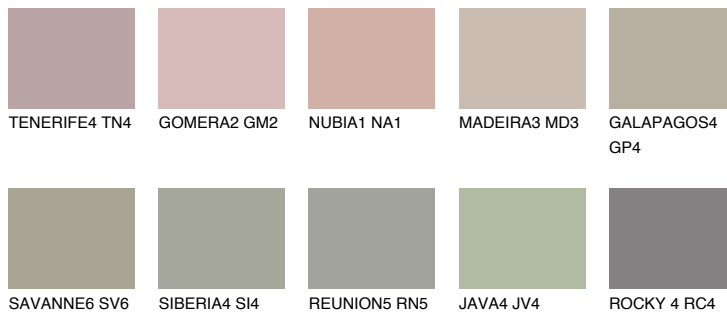

COLOUR DETAILS

MALTA4 ML4

42% TSR 36%

Matching colours

COLOURS

INTENSE

For more information on plasters and paints, go to www.ceresit.en

*The presented colours refer to plasters and paints offered by Ceresit. Due to the use of digital techniques, the presented colours might not represent the original ones, thus they cannot be considered as a reliable colour presentation. We recommend checking the authentic colour samples.