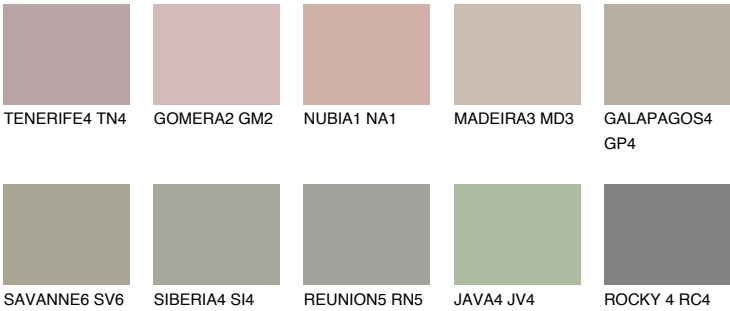

## MALTA4 ML4

42% TSR 36%

### Matching colours

#### COLOURS

#### INTENSE

For more information on plasters and paints, go to [www.ceresit.en](http://www.ceresit.en)

\*The presented colours refer to plasters and paints offered by Ceresit. Due to the use of digital techniques, the presented colours might not represent the original ones, thus they cannot be considered as a reliable colour presentation. We recommend checking the authentic colour samples.