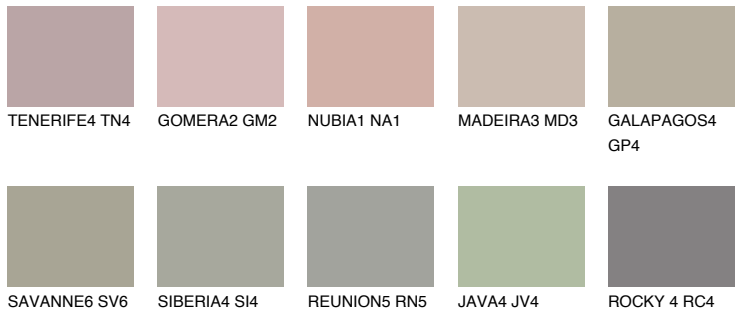

COLOUR DETAILS

MALTA4 ML4

42% TSR 36%

Matching colours

COLOURS

INTENSE

For more information on plasters and paints, go to www.ceresit.en

*The presented colours refer to plasters and paints offered by Ceresit. Due to the use of digital techniques, the presented colours might not represent the original ones, thus they cannot be considered as a reliable colour presentation. We recommend checking the authentic colour samples.