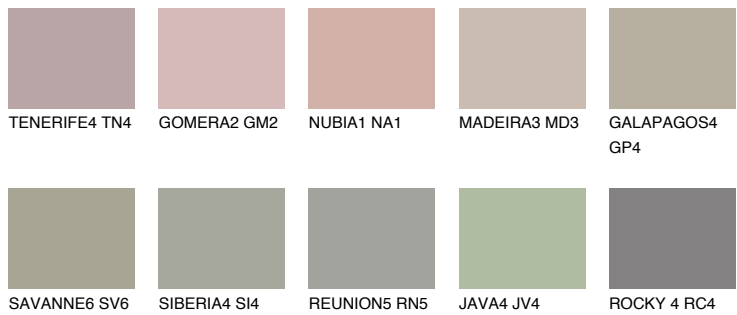

COLOUR DETAILS

MALTA4 ML4

42% TSR 36%

Matching colours

COLOURS

INTENSE

For more information on plasters and paints, go to www.ceresit.en

*The presented colours refer to plasters and paints offered by Ceresit. Due to the use of digital techniques, the presented colours might not represent the original ones, thus they cannot be considered as a reliable colour presentation. We recommend checking the authentic colour samples.