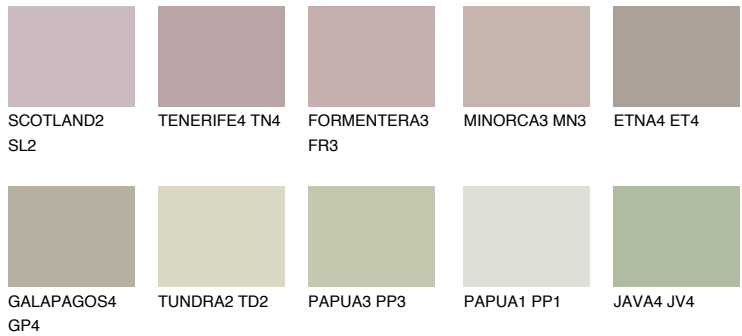

COLOUR DETAILS

MALTA3 ML3

49% **TSR** 44%

Matching colours

COLOURS

INTENSE

For more information on plasters and paints, go to www.ceresit.en

*The presented colours refer to plasters and paints offered by Ceresit. Due to the use of digital techniques, the presented colours might not represent the original ones, thus they cannot be considered as a reliable colour presentation. We recommend checking the authentic colour samples.