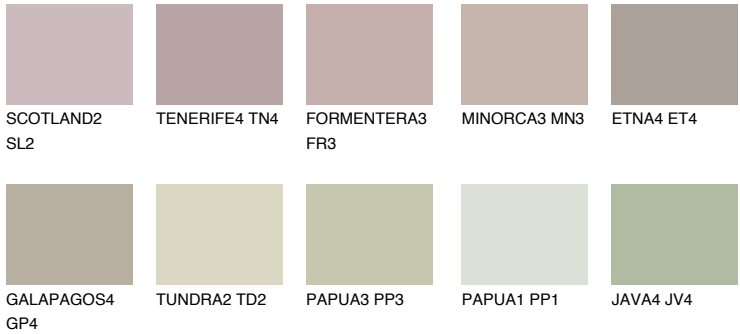

# COLOUR DETAILS

### Matching colours

#### COLOURS

#### INTENSE

For more information on plasters and paints, go to [www.ceresit.en](http://www.ceresit.en)

\*The presented colours refer to plasters and paints offered by Ceresit. Due to the use of digital techniques, the presented colours might not represent the original ones, thus they cannot be considered as a reliable colour presentation. We recommend checking the authentic colour samples.