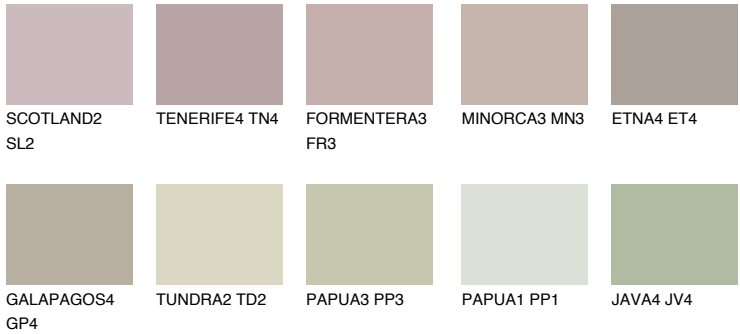

COLOUR DETAILS

MALTA3 ML3

49% **TSR** 44%

Matching colours

COLOURS

INTENSE

For more information on plasters and paints, go to www.ceresit.en

*The presented colours refer to plasters and paints offered by Ceresit. Due to the use of digital techniques, the presented colours might not represent the original ones, thus they cannot be considered as a reliable colour presentation. We recommend checking the authentic colour samples.