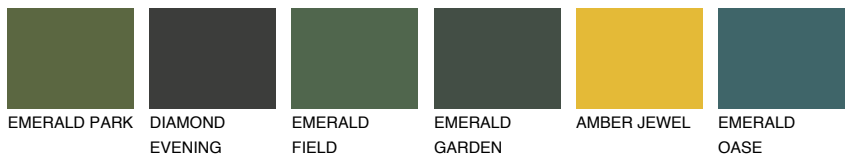

COLOUR DETAILS

MALTA2 ML2

54% TSR 48%

Matching colours

COLOURS

INTENSE

For more information on plasters and paints, go to www.ceresit.en

*The presented colours refer to plasters and paints offered by Ceresit. Due to the use of digital techniques, the presented colours might not represent the original ones, thus they cannot be considered as a reliable colour presentation. We recommend checking the authentic colour samples.