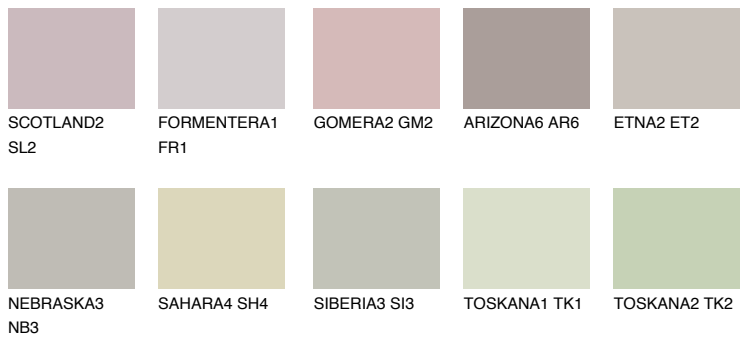

COLOUR DETAILS

MALTA2 ML2

54% TSR 48%

Matching colours

COLOURS

INTENSE

For more information on plasters and paints, go to www.ceresit.en

*The presented colours refer to plasters and paints offered by Ceresit. Due to the use of digital techniques, the presented colours might not represent the original ones, thus they cannot be considered as a reliable colour presentation. We recommend checking the authentic colour samples.