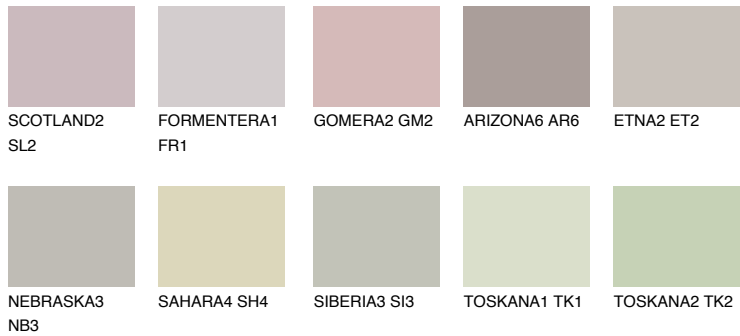

COLOUR DETAILS

MALTA2 ML2

54% TSR 48%

Matching colours

COLOURS

INTENSE

For more information on plasters and paints, go to www.ceresit.en

*The presented colours refer to plasters and paints offered by Ceresit. Due to the use of digital techniques, the presented colours might not represent the original ones, thus they cannot be considered as a reliable colour presentation. We recommend checking the authentic colour samples.