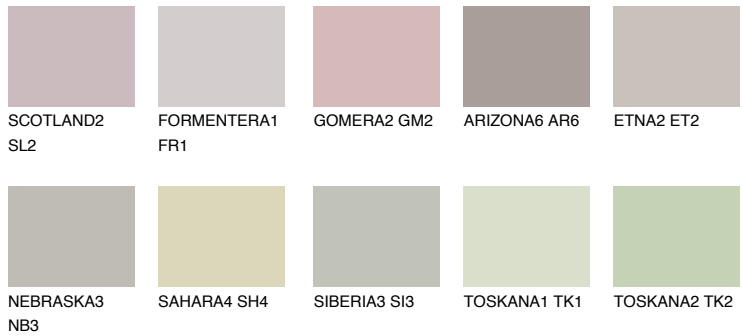

COLOUR DETAILS

MALTA2 ML2

54% TSR 48%

Matching colours

COLOURS

INTENSE

For more information on plasters and paints, go to www.ceresit.en

*The presented colours refer to plasters and paints offered by Ceresit. Due to the use of digital techniques, the presented colours might not represent the original ones, thus they cannot be considered as a reliable colour presentation. We recommend checking the authentic colour samples.