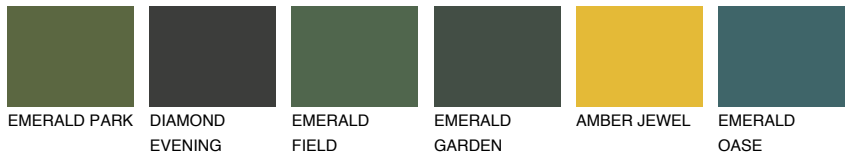

COLOUR DETAILS

MALTA2 ML2

54% TSR 48%

Matching colours

COLOURS

INTENSE

For more information on plasters and paints, go to www.ceresit.en

*The presented colours refer to plasters and paints offered by Ceresit. Due to the use of digital techniques, the presented colours might not represent the original ones, thus they cannot be considered as a reliable colour presentation. We recommend checking the authentic colour samples.