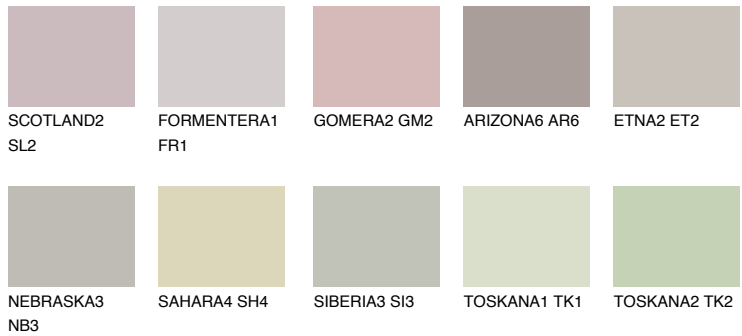

# COLOUR DETAILS

## MALTA2 ML2

54% TSR 48%

### Matching colours

#### COLOURS