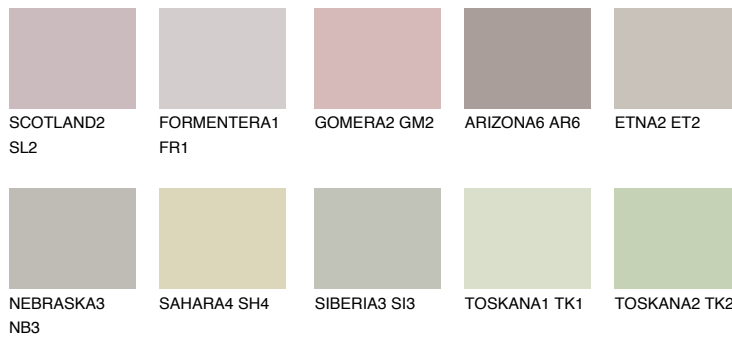

**MALTA2 ML2**

🌞 54% **TSR** 48%

Matching colours**COLOURS****INTENSE**

For more information on plasters and paints, go to
www.ceresit.en