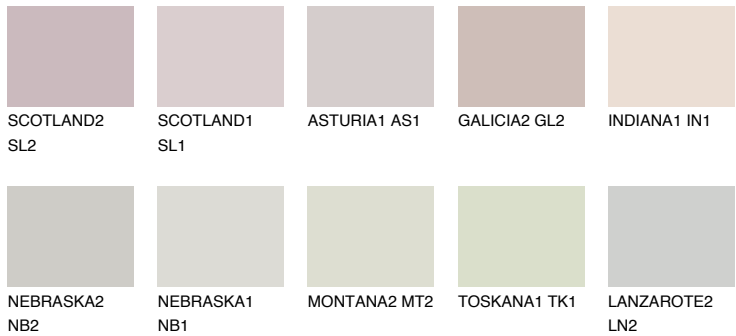

COLOUR DETAILS

MALTA1 ML1

62% **TSR** 65%

Matching colours

COLOURS

INTENSE

For more information on plasters and paints, go to www.ceresit.en

*The presented colours refer to plasters and paints offered by Ceresit. Due to the use of digital techniques, the presented colours might not represent the original ones, thus they cannot be considered as a reliable colour presentation. We recommend checking the authentic colour samples.