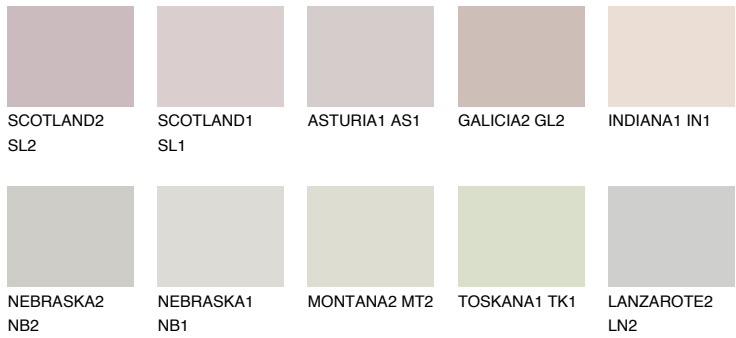

# COLOUR DETAILS

## MALTA1 ML1

62% TSR 65%

### Matching colours

#### COLOURS