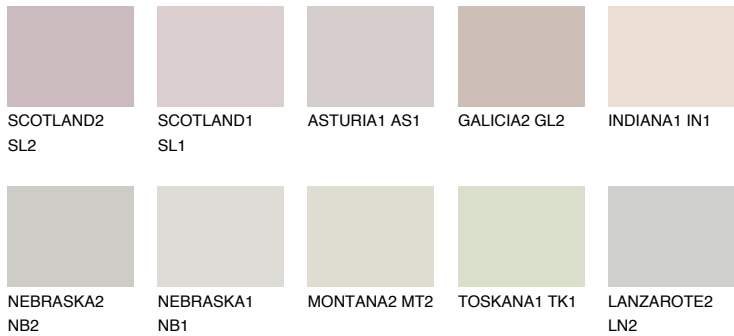

COLOUR DETAILS

MALTA1 ML1

62% **TSR** 65%

Matching colours

COLOURS

INTENSE

For more information on plasters and paints, go to www.ceresit.en

*The presented colours refer to plasters and paints offered by Ceresit. Due to the use of digital techniques, the presented colours might not represent the original ones, thus they cannot be considered as a reliable colour presentation. We recommend checking the authentic colour samples.