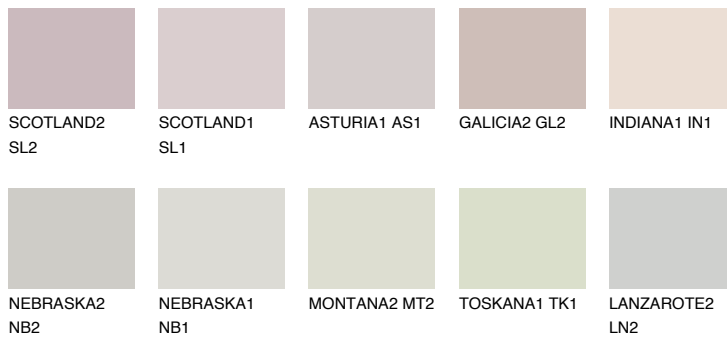

COLOUR DETAILS

MALTA1 ML1

62% **TSR** 65%

Matching colours

COLOURS

INTENSE

For more information on plasters and paints, go to www.ceresit.en

*The presented colours refer to plasters and paints offered by Ceresit. Due to the use of digital techniques, the presented colours might not represent the original ones, thus they cannot be considered as a reliable colour presentation. We recommend checking the authentic colour samples.