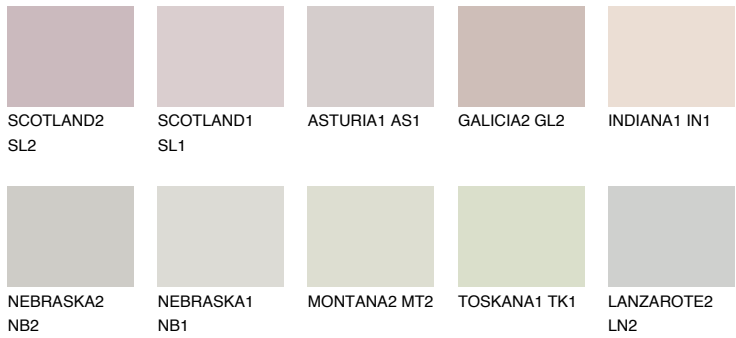

COLOUR DETAILS

MALTA1 ML1

62% **TSR** 65%

Matching colours

COLOURS

INTENSE

For more information on plasters and paints, go to www.ceresit.en

*The presented colours refer to plasters and paints offered by Ceresit. Due to the use of digital techniques, the presented colours might not represent the original ones, thus they cannot be considered as a reliable colour presentation. We recommend checking the authentic colour samples.