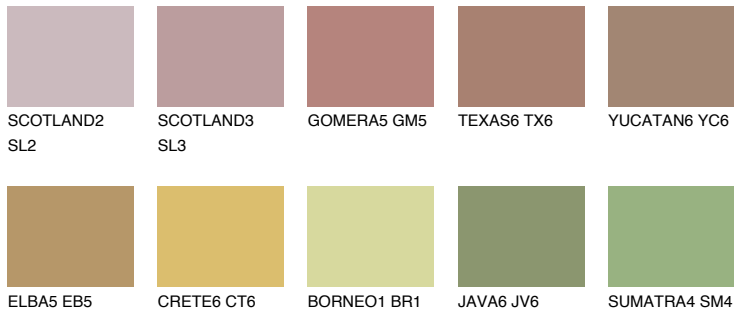

# COLOUR DETAILS

**IBIZA6 IB6**

☀ 25% **TSR** 24%

## Matching colours

### COLOURS

### INTENSE

For more information on plasters and paints, go to [www.ceresit.en](http://www.ceresit.en)

\*The presented colours refer to plasters and paints offered by Ceresit. Due to the use of digital techniques, the presented colours might not represent the original ones, thus they cannot be considered as a reliable colour presentation. We recommend checking the authentic colour samples.