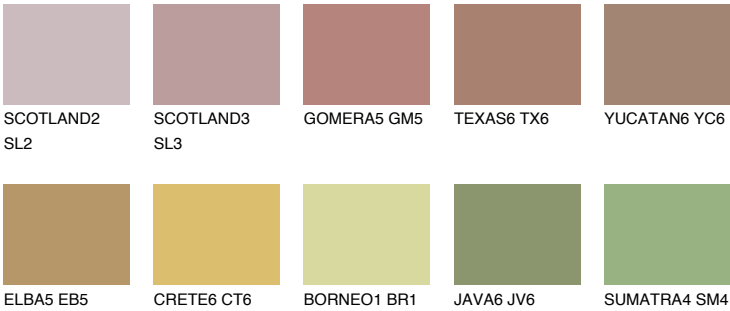

IBIZA6 IB6

☀ 25% **TSR** 24%

Matching colours

COLOURS

INTENSE

For more information on plasters and paints, go to www.ceresit.en

*The presented colours refer to plasters and paints offered by Ceresit. Due to the use of digital techniques, the presented colours might not represent the original ones, thus they cannot be considered as a reliable colour presentation. We recommend checking the authentic colour samples.