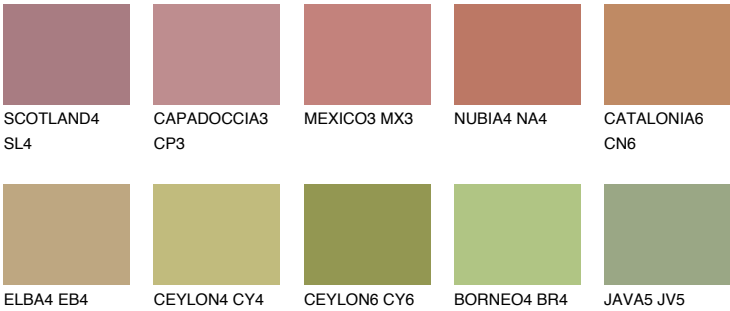

**IBIZA5 IB5**

25% **TSR** 25%

## Matching colours

### COLOURS

### INTENSE

For more information on plasters and paints, go to [www.ceresit.en](http://www.ceresit.en)

\*The presented colours refer to plasters and paints offered by Ceresit. Due to the use of digital techniques, the presented colours might not represent the original ones, thus they cannot be considered as a reliable colour presentation. We recommend checking the authentic colour samples.