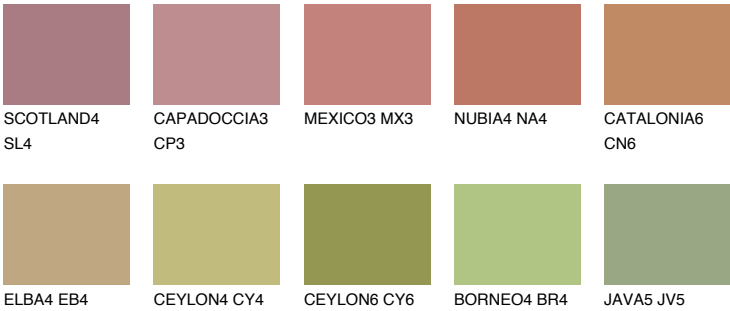

IBIZA5 IB5

☀ 25% **TSR** 25%

Matching colours

COLOURS

INTENSE

For more information on plasters and paints, go to www.ceresit.en

*The presented colours refer to plasters and paints offered by Ceresit. Due to the use of digital techniques, the presented colours might not represent the original ones, thus they cannot be considered as a reliable colour presentation. We recommend checking the authentic colour samples.