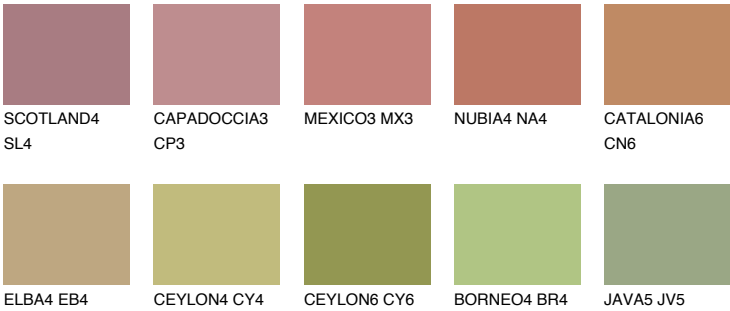

IBIZA5 IB5

25% **TSR** 25%

Matching colours

COLOURS

INTENSE

For more information on plasters and paints, go to www.ceresit.en

*The presented colours refer to plasters and paints offered by Ceresit. Due to the use of digital techniques, the presented colours might not represent the original ones, thus they cannot be considered as a reliable colour presentation. We recommend checking the authentic colour samples.