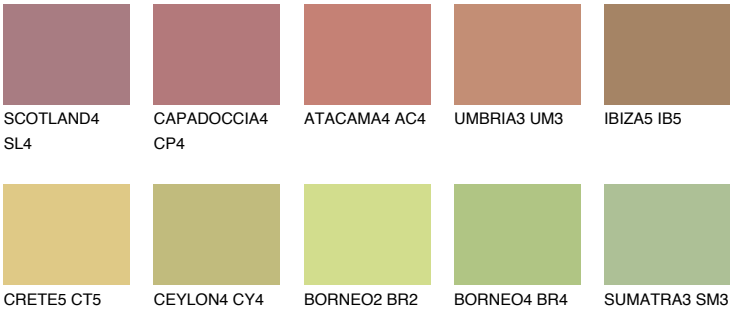

COLOUR DETAILS

IBIZA4 IB4

☀️ 37% **TSR 37%**

Matching colours

COLOURS

INTENSE

For more information on plasters and paints, go to www.ceresit.en

*The presented colours refer to plasters and paints offered by Ceresit. Due to the use of digital techniques, the presented colours might not represent the original ones, thus they cannot be considered as a reliable colour presentation. We recommend checking the authentic colour samples.