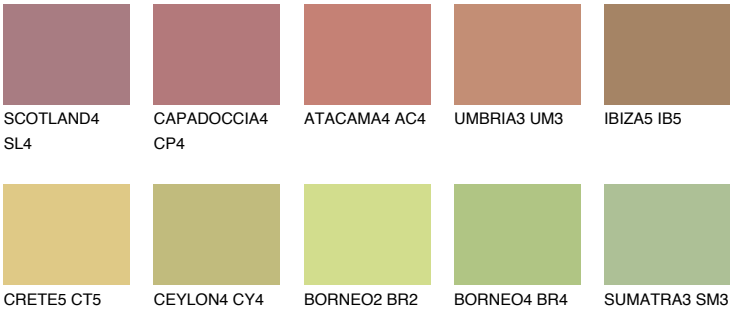

IBIZA4 IB4

☀ 37% **TSR** 37%

Matching colours

COLOURS

INTENSE

For more information on plasters and paints, go to www.ceresit.en

*The presented colours refer to plasters and paints offered by Ceresit. Due to the use of digital techniques, the presented colours might not represent the original ones, thus they cannot be considered as a reliable colour presentation. We recommend checking the authentic colour samples.