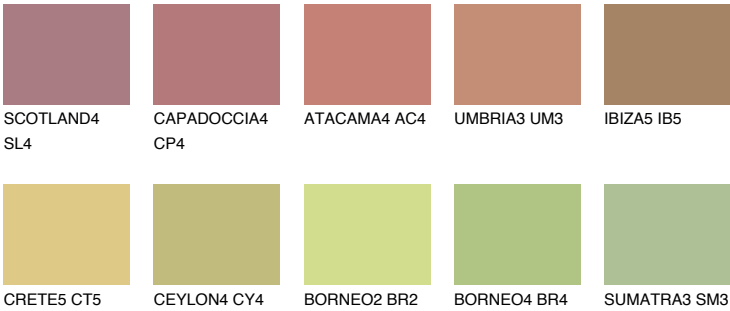

IBIZA4 IB4

☀ 37% **TSR 37%**

Matching colours

COLOURS

INTENSE

For more information on plasters and paints, go to www.ceresit.en

*The presented colours refer to plasters and paints offered by Ceresit. Due to the use of digital techniques, the presented colours might not represent the original ones, thus they cannot be considered as a reliable colour presentation. We recommend checking the authentic colour samples.