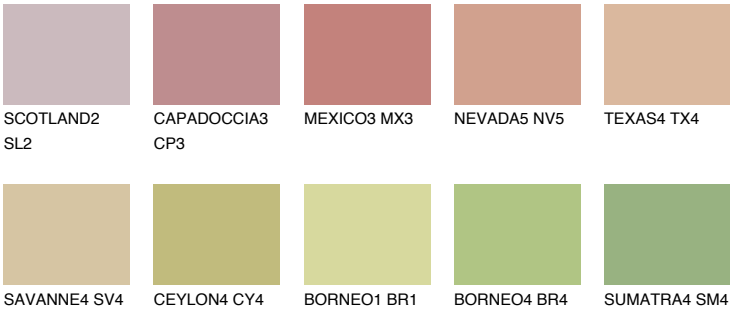

IBIZA3 IB3

43% **TSR** 45%

Matching colours

COLOURS

INTENSE

For more information on plasters and paints, go to www.ceresit.en

*The presented colours refer to plasters and paints offered by Ceresit. Due to the use of digital techniques, the presented colours might not represent the original ones, thus they cannot be considered as a reliable colour presentation. We recommend checking the authentic colour samples.