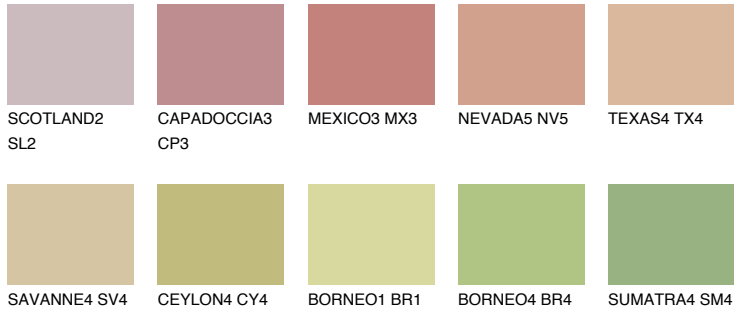

# COLOUR DETAILS

**IBIZA3 IB3**

43% **TSR** 45%

## Matching colours

### COLOURS

### INTENSE

For more information on plasters and paints, go to [www.ceresit.en](http://www.ceresit.en)

\*The presented colours refer to plasters and paints offered by Ceresit. Due to the use of digital techniques, the presented colours might not represent the original ones, thus they cannot be considered as a reliable colour presentation. We recommend checking the authentic colour samples.