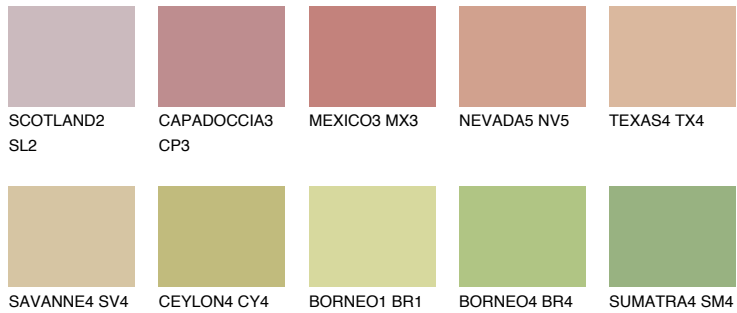

COLOUR DETAILS

IBIZA3 IB3

43% **TSR** 45%

Matching colours

COLOURS

INTENSE

For more information on plasters and paints, go to www.ceresit.en

*The presented colours refer to plasters and paints offered by Ceresit. Due to the use of digital techniques, the presented colours might not represent the original ones, thus they cannot be considered as a reliable colour presentation. We recommend checking the authentic colour samples.