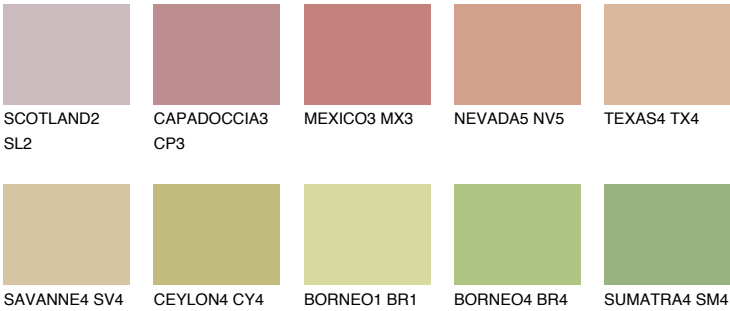

**IBIZA3 IB3**

43% **TSR** 45%

## Matching colours

### COLOURS

### INTENSE

For more information on plasters and paints, go to [www.ceresit.en](http://www.ceresit.en)

\*The presented colours refer to plasters and paints offered by Ceresit. Due to the use of digital techniques, the presented colours might not represent the original ones, thus they cannot be considered as a reliable colour presentation. We recommend checking the authentic colour samples.