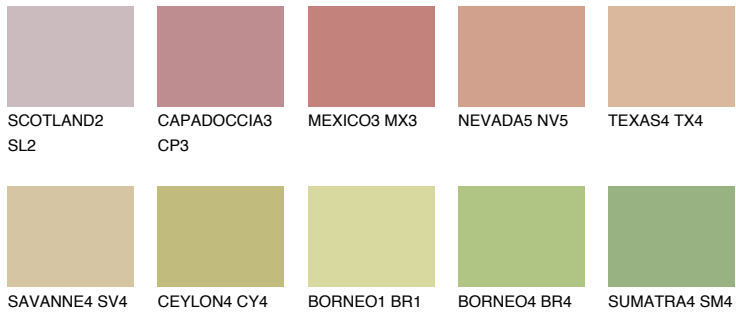

# COLOUR DETAILS

**IBIZA3 IB3**

43% **TSR** 45%

## Matching colours

### COLOURS

### INTENSE

For more information on plasters and paints, go to [www.ceresit.en](http://www.ceresit.en)

\*The presented colours refer to plasters and paints offered by Ceresit. Due to the use of digital techniques, the presented colours might not represent the original ones, thus they cannot be considered as a reliable colour presentation. We recommend checking the authentic colour samples.