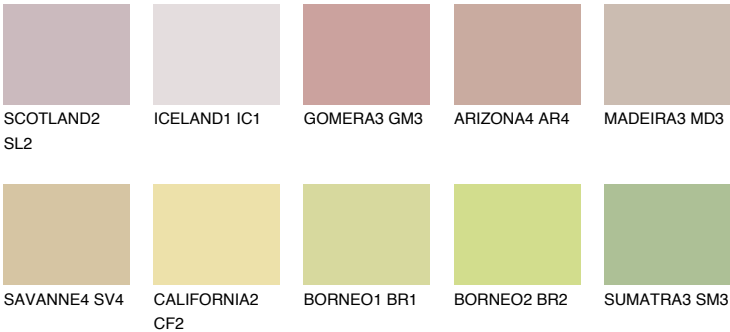

IBIZA2 IB2

50% **TSR** 48%

Matching colours

COLOURS

INTENSE

For more information on plasters and paints, go to www.ceresit.en

*The presented colours refer to plasters and paints offered by Ceresit. Due to the use of digital techniques, the presented colours might not represent the original ones, thus they cannot be considered as a reliable colour presentation. We recommend checking the authentic colour samples.