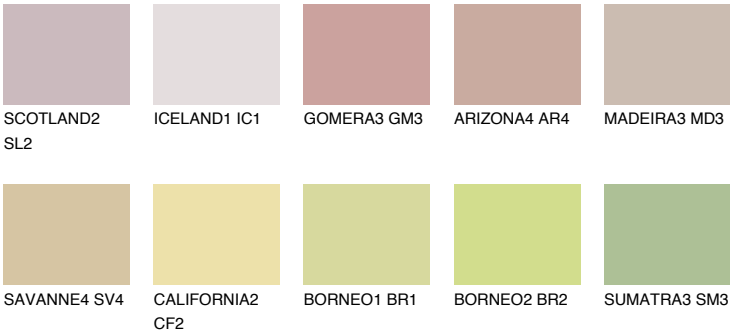

IBIZA2 IB2

50% **TSR** 48%

Matching colours

COLOURS

INTENSE

For more information on plasters and paints, go to www.ceresit.en

*The presented colours refer to plasters and paints offered by Ceresit. Due to the use of digital techniques, the presented colours might not represent the original ones, thus they cannot be considered as a reliable colour presentation. We recommend checking the authentic colour samples.