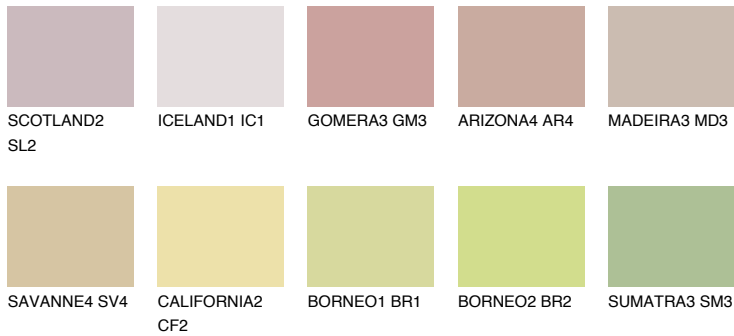

COLOUR DETAILS

IBIZA2 IB2

50% **TSR** 48%

Matching colours

COLOURS

INTENSE

For more information on plasters and paints, go to www.ceresit.en

*The presented colours refer to plasters and paints offered by Ceresit. Due to the use of digital techniques, the presented colours might not represent the original ones, thus they cannot be considered as a reliable colour presentation. We recommend checking the authentic colour samples.