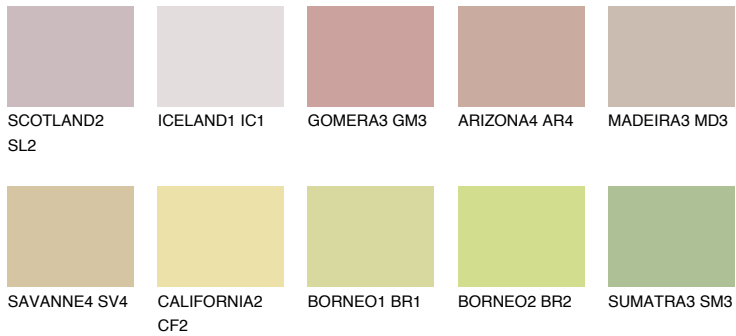

# COLOUR DETAILS

**IBIZA2 IB2**

50% **TSR** 48%

## Matching colours

### COLOURS

### INTENSE

For more information on plasters and paints, go to [www.ceresit.en](http://www.ceresit.en)

\*The presented colours refer to plasters and paints offered by Ceresit. Due to the use of digital techniques, the presented colours might not represent the original ones, thus they cannot be considered as a reliable colour presentation. We recommend checking the authentic colour samples.