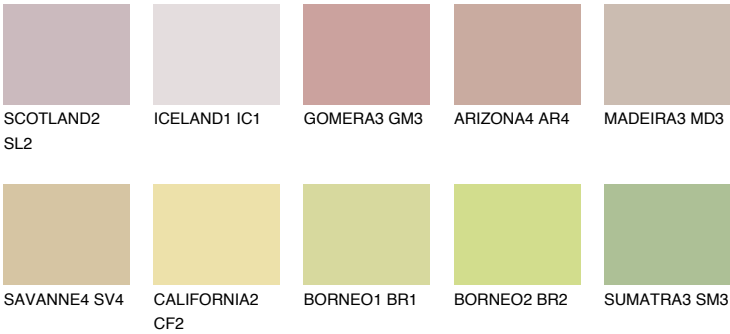

**IBIZA2 IB2**

50% **TSR** 48%

## Matching colours

### COLOURS

### INTENSE

For more information on plasters and paints, go to [www.ceresit.en](http://www.ceresit.en)

\*The presented colours refer to plasters and paints offered by Ceresit. Due to the use of digital techniques, the presented colours might not represent the original ones, thus they cannot be considered as a reliable colour presentation. We recommend checking the authentic colour samples.