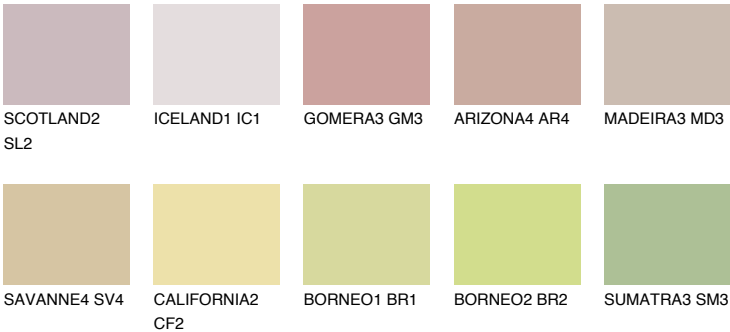

IBIZA2 IB2

50% **TSR** 48%

Matching colours

COLOURS

INTENSE

For more information on plasters and paints, go to
www.ceresit.en

*The presented colours refer to plasters and paints offered by Ceresit. Due to the use of digital techniques, the presented colours might not represent the original ones, thus they cannot be considered as a reliable colour presentation. We recommend checking the authentic colour samples.