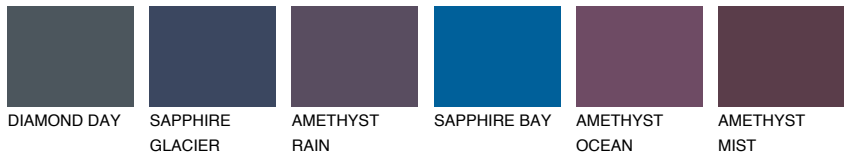

COLOUR DETAILS

OCEANIA5 OC5

47% TSR 56%

Matching colours

COLOURS

INTENSE

For more information on plasters and paints, go to www.ceresit.en

*The presented colours refer to plasters and paints offered by Ceresit. Due to the use of digital techniques, the presented colours might not represent the original ones, thus they cannot be considered as a reliable colour presentation. We recommend checking the authentic colour samples.