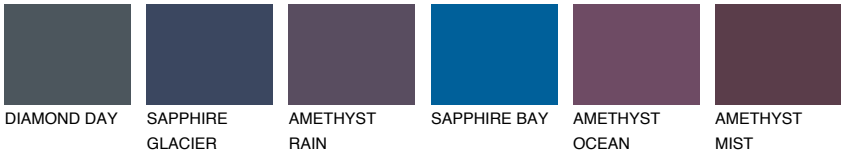

## OCEANIA5 OC5

47% **TSR** 56%

### Matching colours

#### COLOURS

#### INTENSE

For more information on plasters and paints, go to [www.ceresit.en](http://www.ceresit.en)

\*The presented colours refer to plasters and paints offered by Ceresit. Due to the use of digital techniques, the presented colours might not represent the original ones, thus they cannot be considered as a reliable colour presentation. We recommend checking the authentic colour samples.