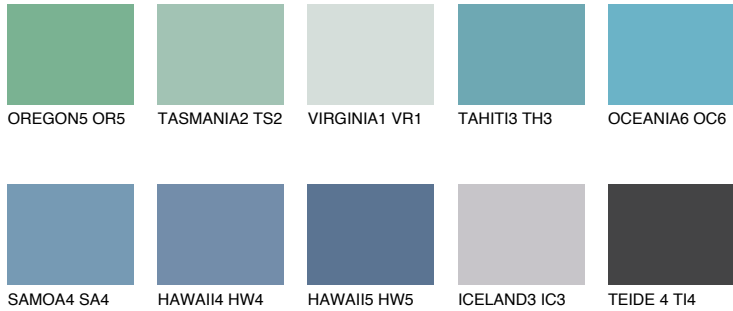

COLOUR DETAILS

OCEANIA5 OC5

47% TSR 56%

Matching colours

COLOURS

INTENSE

For more information on plasters and paints, go to www.ceresit.en

*The presented colours refer to plasters and paints offered by Ceresit. Due to the use of digital techniques, the presented colours might not represent the original ones, thus they cannot be considered as a reliable colour presentation. We recommend checking the authentic colour samples.