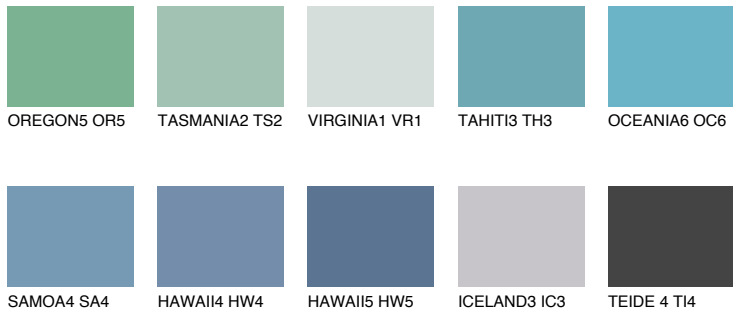

COLOUR DETAILS

OCEANIA5 OC5

47% **TSR** 56%

Matching colours

COLOURS

INTENSE

For more information on plasters and paints, go to www.ceresit.en

*The presented colours refer to plasters and paints offered by Ceresit. Due to the use of digital techniques, the presented colours might not represent the original ones, thus they cannot be considered as a reliable colour presentation. We recommend checking the authentic colour samples.