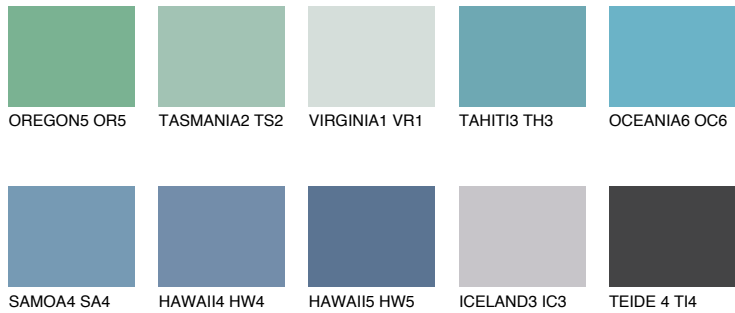

# COLOUR DETAILS

## OCEANIA5 OC5

47% **TSR** 56%

### Matching colours

#### COLOURS