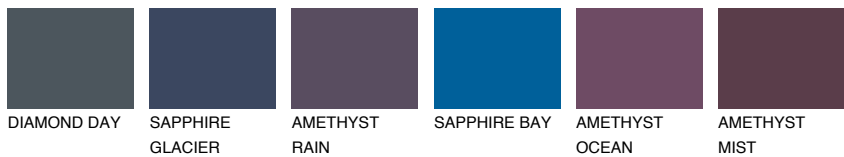

COLOUR DETAILS

OCEANIA5 OC5

47% **TSR** 56%

Matching colours

COLOURS

INTENSE

For more information on plasters and paints, go to www.ceresit.en

*The presented colours refer to plasters and paints offered by Ceresit. Due to the use of digital techniques, the presented colours might not represent the original ones, thus they cannot be considered as a reliable colour presentation. We recommend checking the authentic colour samples.