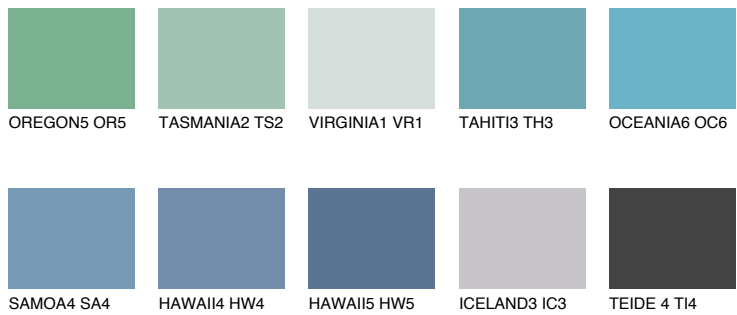

# COLOUR DETAILS

## OCEANIA5 OC5

47% **TSR** 56%

### Matching colours

#### COLOURS