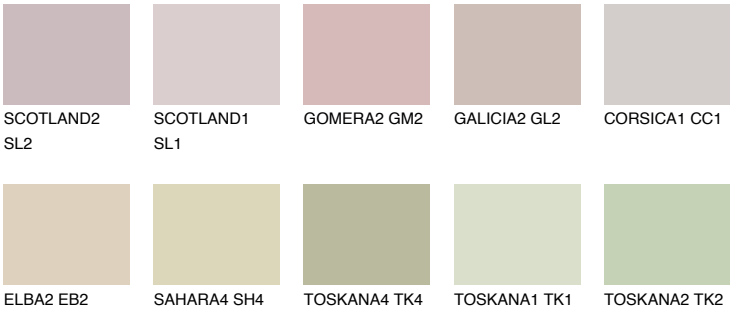

IBIZA1 IB1

61% **TSR** 57%

Matching colours

COLOURS

INTENSE

For more information on plasters and paints, go to www.ceresit.en

*The presented colours refer to plasters and paints offered by Ceresit. Due to the use of digital techniques, the presented colours might not represent the original ones, thus they cannot be considered as a reliable colour presentation. We recommend checking the authentic colour samples.