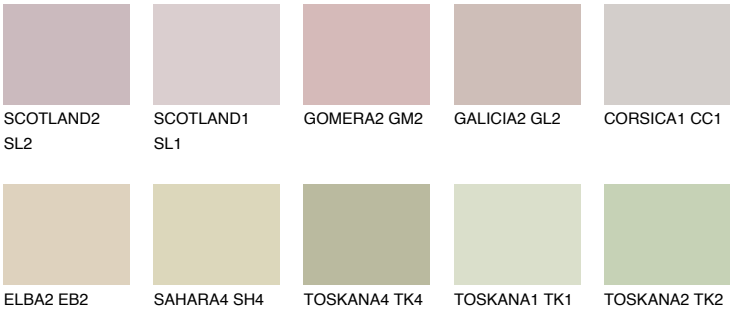

**IBIZA1 IB1**

61% **TSR** 57%

## Matching colours

### COLOURS

### INTENSE

For more information on plasters and paints, go to [www.ceresit.en](http://www.ceresit.en)

\*The presented colours refer to plasters and paints offered by Ceresit. Due to the use of digital techniques, the presented colours might not represent the original ones, thus they cannot be considered as a reliable colour presentation. We recommend checking the authentic colour samples.