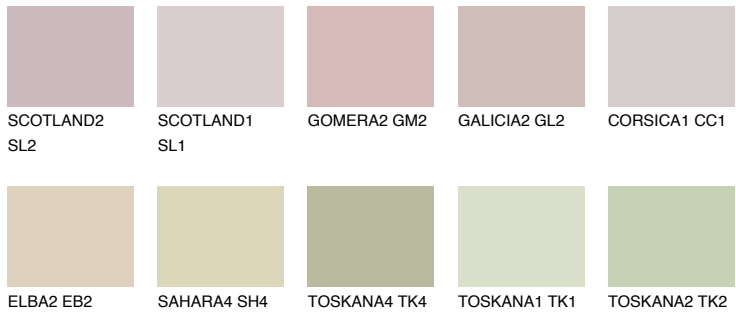

**IBIZA1 IB1**

61% **TSR** 57%

## Matching colours

### COLOURS

### INTENSE

For more information on plasters and paints, go to  
[www.ceresit.en](http://www.ceresit.en)

\*The presented colours refer to plasters and paints offered by Ceresit. Due to the use of digital techniques, the presented colours might not represent the original ones, thus they cannot be considered as a reliable colour presentation. We recommend checking the authentic colour samples.