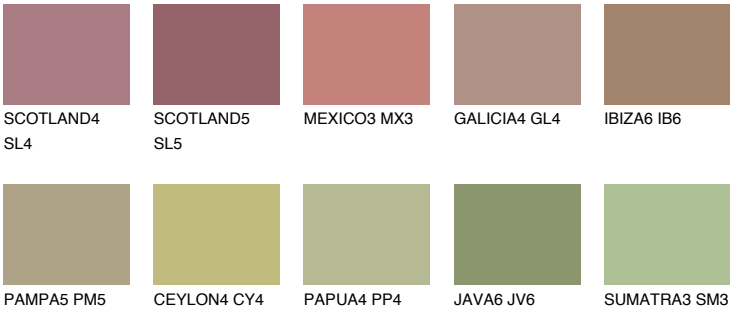

## MAJORCA6 MJ6

☀ 27%    **TSR** 25%

### Matching colours

#### COLOURS

#### INTENSE

For more information on plasters and paints, go to [www.ceresit.en](http://www.ceresit.en)

\*The presented colours refer to plasters and paints offered by Ceresit. Due to the use of digital techniques, the presented colours might not represent the original ones, thus they cannot be considered as a reliable colour presentation. We recommend checking the authentic colour samples.