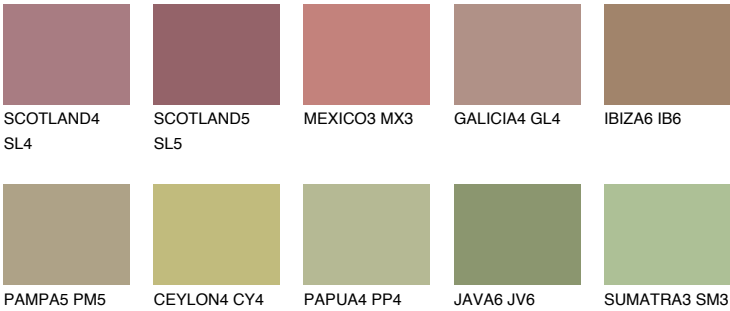

MAJORCA6 MJ6

☀ 27% **TSR** 25%

Matching colours

COLOURS

INTENSE

For more information on plasters and paints, go to www.ceresit.en

*The presented colours refer to plasters and paints offered by Ceresit. Due to the use of digital techniques, the presented colours might not represent the original ones, thus they cannot be considered as a reliable colour presentation. We recommend checking the authentic colour samples.