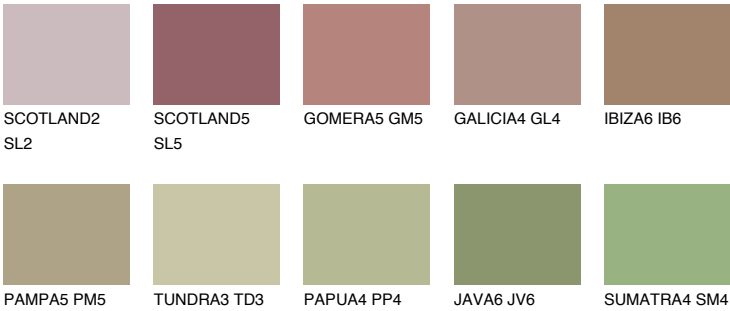

## MAJORCA5 MJ5

32% TSR 29%

### Matching colours

#### COLOURS

#### INTENSE

For more information on plasters and paints, go to [www.ceresit.en](http://www.ceresit.en)

\*The presented colours refer to plasters and paints offered by Ceresit. Due to the use of digital techniques, the presented colours might not represent the original ones, thus they cannot be considered as a reliable colour presentation. We recommend checking the authentic colour samples.