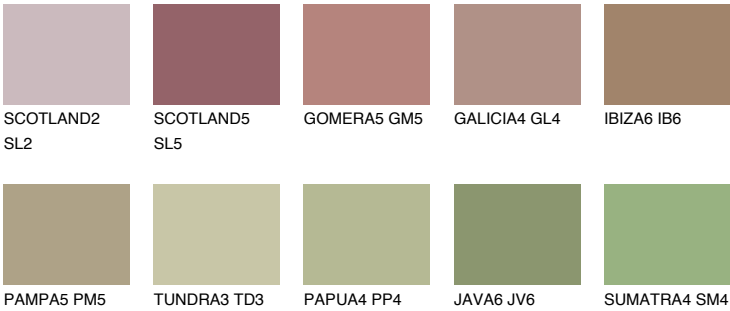

MAJORCA5 MJ5

32% **TSR** 29%

Matching colours

COLOURS

INTENSE

For more information on plasters and paints, go to www.ceresit.en

*The presented colours refer to plasters and paints offered by Ceresit. Due to the use of digital techniques, the presented colours might not represent the original ones, thus they cannot be considered as a reliable colour presentation. We recommend checking the authentic colour samples.