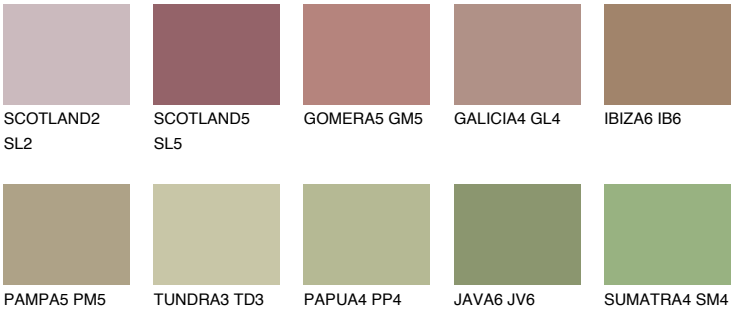

MAJORCA5 MJ5

32% **TSR** 29%

Matching colours

COLOURS

INTENSE

For more information on plasters and paints, go to www.ceresit.en

*The presented colours refer to plasters and paints offered by Ceresit. Due to the use of digital techniques, the presented colours might not represent the original ones, thus they cannot be considered as a reliable colour presentation. We recommend checking the authentic colour samples.