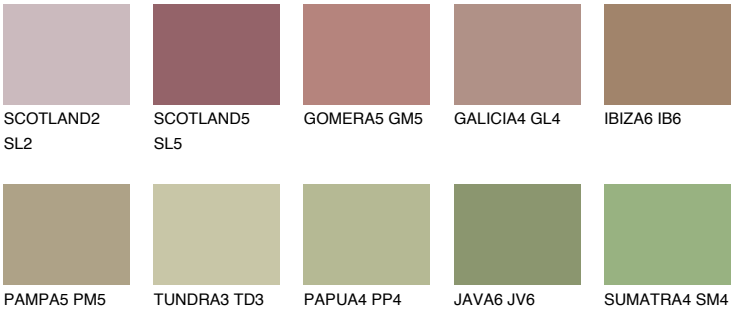

## MAJORCA5 MJ5

32% **TSR** 29%

### Matching colours

#### COLOURS

#### INTENSE

For more information on plasters and paints, go to [www.ceresit.en](http://www.ceresit.en)

\*The presented colours refer to plasters and paints offered by Ceresit. Due to the use of digital techniques, the presented colours might not represent the original ones, thus they cannot be considered as a reliable colour presentation. We recommend checking the authentic colour samples.