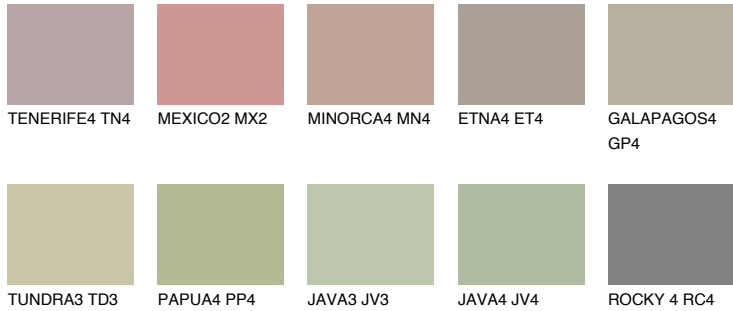

COLOUR DETAILS

MAJORCA4 MJ4

43% TSR 38%

Matching colours

COLOURS

INTENSE

For more information on plasters and paints, go to www.ceresit.en

*The presented colours refer to plasters and paints offered by Ceresit. Due to the use of digital techniques, the presented colours might not represent the original ones, thus they cannot be considered as a reliable colour presentation. We recommend checking the authentic colour samples.