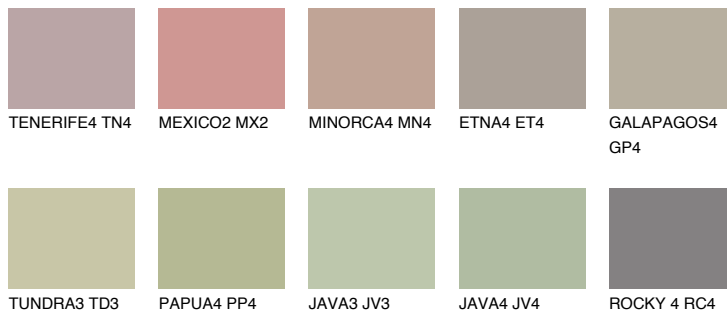

# COLOUR DETAILS

### Matching colours

#### COLOURS

#### INTENSE

For more information on plasters and paints, go to [www.ceresit.en](http://www.ceresit.en)

\*The presented colours refer to plasters and paints offered by Ceresit. Due to the use of digital techniques, the presented colours might not represent the original ones, thus they cannot be considered as a reliable colour presentation. We recommend checking the authentic colour samples.