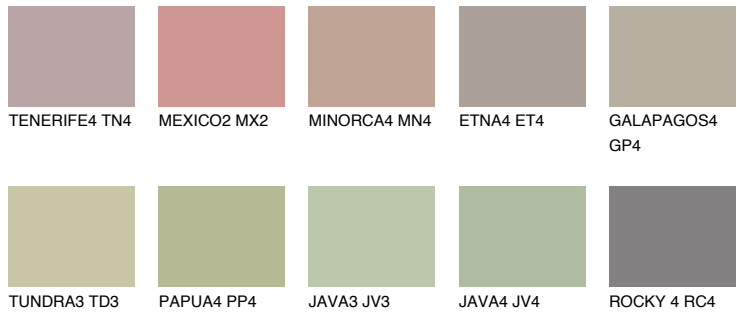

COLOUR DETAILS

MAJORCA4 MJ4

43% TSR 38%

Matching colours

COLOURS

INTENSE

For more information on plasters and paints, go to www.ceresit.en

*The presented colours refer to plasters and paints offered by Ceresit. Due to the use of digital techniques, the presented colours might not represent the original ones, thus they cannot be considered as a reliable colour presentation. We recommend checking the authentic colour samples.