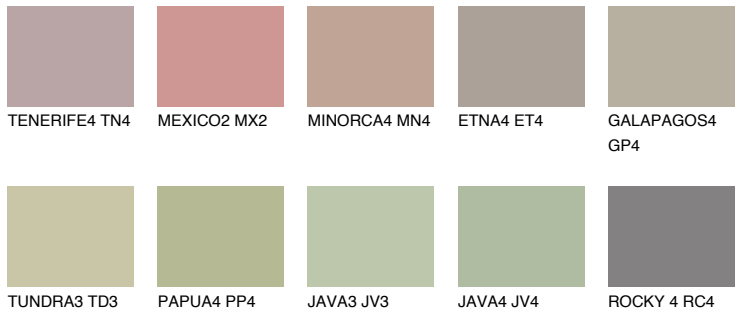

COLOUR DETAILS

MAJORCA4 MJ4

43% TSR 38%

Matching colours

COLOURS

INTENSE

For more information on plasters and paints, go to www.ceresit.en

*The presented colours refer to plasters and paints offered by Ceresit. Due to the use of digital techniques, the presented colours might not represent the original ones, thus they cannot be considered as a reliable colour presentation. We recommend checking the authentic colour samples.