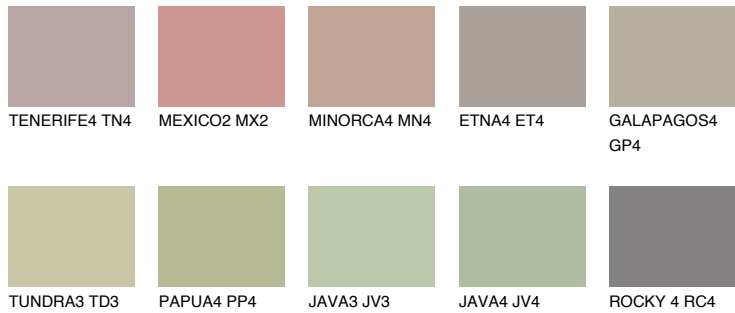

COLOUR DETAILS

MAJORCA4 MJ4

43% TSR 38%

Matching colours

COLOURS

INTENSE

For more information on plasters and paints, go to www.ceresit.en

*The presented colours refer to plasters and paints offered by Ceresit. Due to the use of digital techniques, the presented colours might not represent the original ones, thus they cannot be considered as a reliable colour presentation. We recommend checking the authentic colour samples.