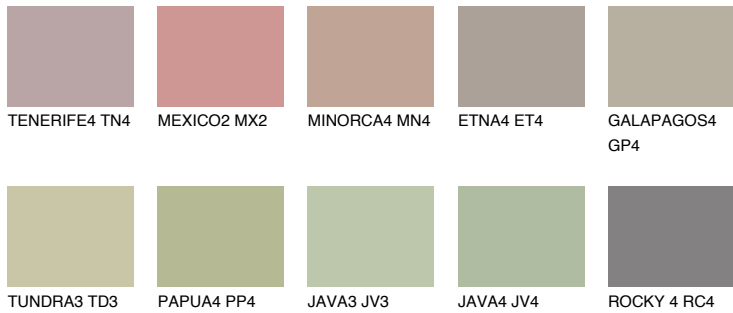

COLOUR DETAILS

MAJORCA4 MJ4

43% TSR 38%

Matching colours

COLOURS

INTENSE

For more information on plasters and paints, go to www.ceresit.en

*The presented colours refer to plasters and paints offered by Ceresit. Due to the use of digital techniques, the presented colours might not represent the original ones, thus they cannot be considered as a reliable colour presentation. We recommend checking the authentic colour samples.