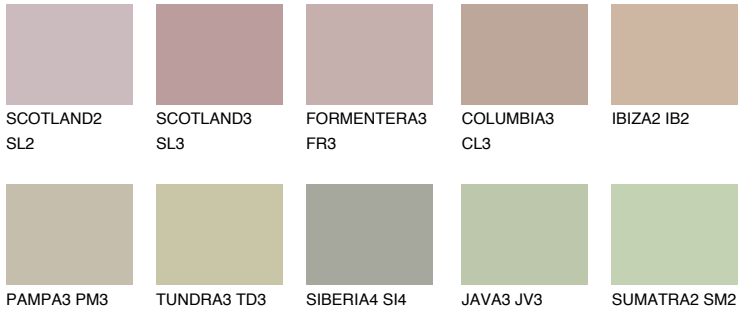

# COLOUR DETAILS

## MAJORCA3 MJ3

48% TSR 44%

### Matching colours

#### COLOURS