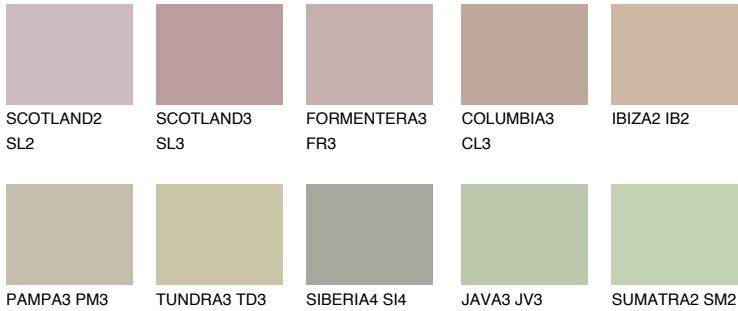

COLOUR DETAILS

MAJORCA3 MJ3

48% TSR 44%

Matching colours

COLOURS

INTENSE

For more information on plasters and paints, go to www.ceresit.en

*The presented colours refer to plasters and paints offered by Ceresit. Due to the use of digital techniques, the presented colours might not represent the original ones, thus they cannot be considered as a reliable colour presentation. We recommend checking the authentic colour samples.