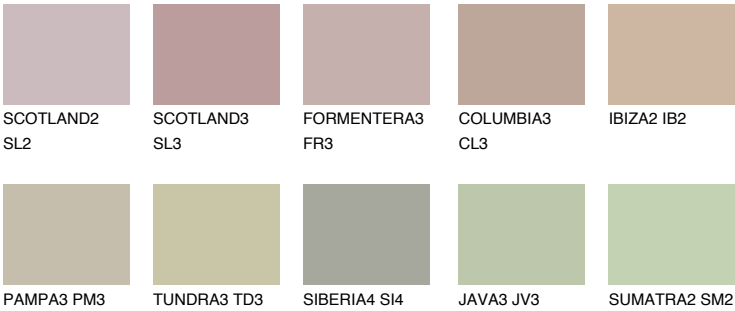

COLOUR DETAILS

MAJORCA3 MJ3

48% **TSR** 44%

Matching colours

COLOURS

INTENSE

For more information on plasters and paints, go to www.ceresit.en

*The presented colours refer to plasters and paints offered by Ceresit. Due to the use of digital techniques, the presented colours might not represent the original ones, thus they cannot be considered as a reliable colour presentation. We recommend checking the authentic colour samples.