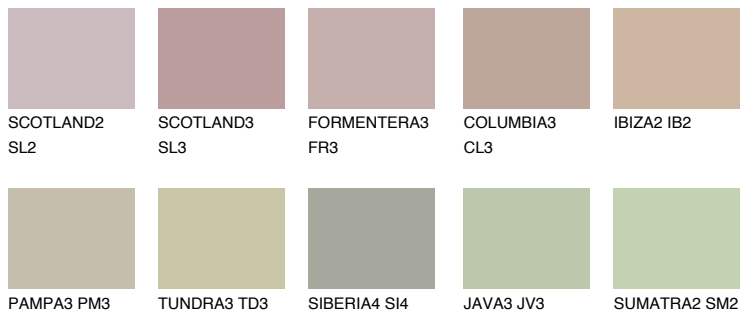

COLOUR DETAILS

MAJORCA3 MJ3

48% **TSR** 44%

Matching colours

COLOURS

INTENSE

For more information on plasters and paints, go to www.ceresit.en

*The presented colours refer to plasters and paints offered by Ceresit. Due to the use of digital techniques, the presented colours might not represent the original ones, thus they cannot be considered as a reliable colour presentation. We recommend checking the authentic colour samples.