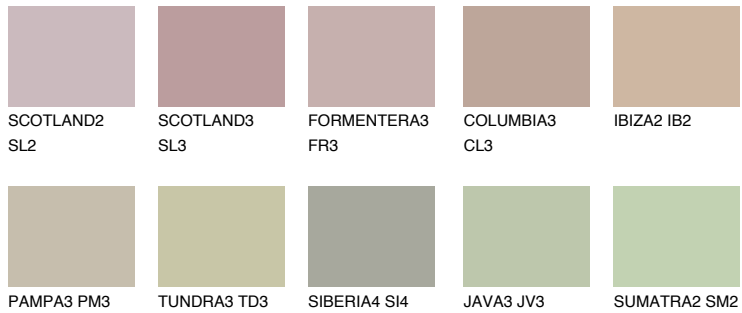

COLOUR DETAILS

MAJORCA3 MJ3

48% TSR 44%

Matching colours

COLOURS

INTENSE

For more information on plasters and paints, go to www.ceresit.en

*The presented colours refer to plasters and paints offered by Ceresit. Due to the use of digital techniques, the presented colours might not represent the original ones, thus they cannot be considered as a reliable colour presentation. We recommend checking the authentic colour samples.