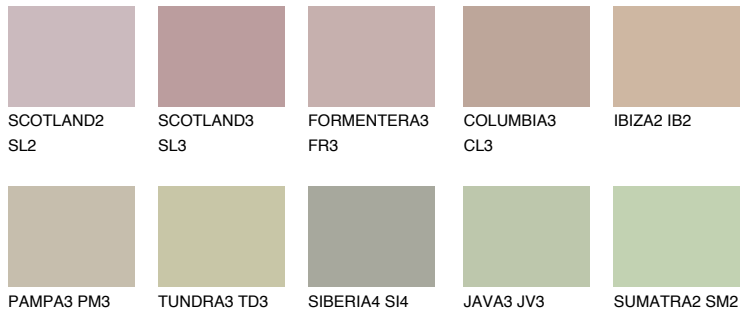

COLOUR DETAILS

MAJORCA3 MJ3

48% **TSR** 44%

Matching colours

COLOURS

INTENSE

For more information on plasters and paints, go to www.ceresit.en

*The presented colours refer to plasters and paints offered by Ceresit. Due to the use of digital techniques, the presented colours might not represent the original ones, thus they cannot be considered as a reliable colour presentation. We recommend checking the authentic colour samples.