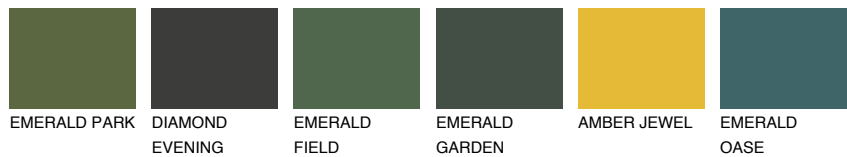

COLOUR DETAILS

MAJORCA3 MJ3

48% **TSR** 44%

Matching colours

COLOURS

INTENSE

For more information on plasters and paints, go to
www.ceresit.en

*The presented colours refer to plasters and paints offered by Ceresit. Due to the use of digital techniques, the presented colours might not represent the original ones, thus they cannot be considered as a reliable colour presentation. We recommend checking the authentic colour samples.