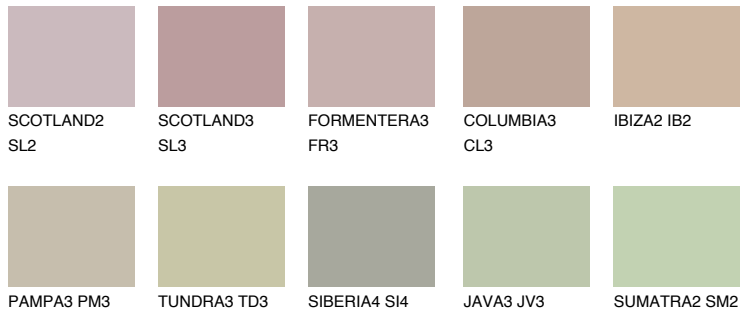

MAJORCA3 MJ3

48% **TSR** 44%

Matching colours

COLOURS

INTENSE

For more information on plasters and paints, go to www.ceresit.en

*The presented colours refer to plasters and paints offered by Ceresit. Due to the use of digital techniques, the presented colours might not represent the original ones, thus they cannot be considered as a reliable colour presentation. We recommend checking the authentic colour samples.