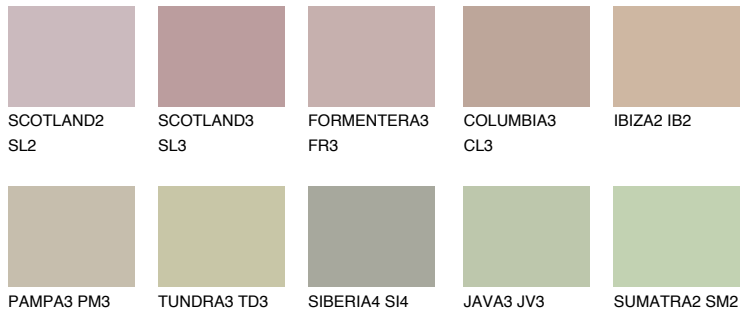

COLOUR DETAILS

MAJORCA3 MJ3

48% **TSR** 44%

Matching colours

COLOURS

INTENSE

For more information on plasters and paints, go to
www.ceresit.en

*The presented colours refer to plasters and paints offered by Ceresit. Due to the use of digital techniques, the presented colours might not represent the original ones, thus they cannot be considered as a reliable colour presentation. We recommend checking the authentic colour samples.