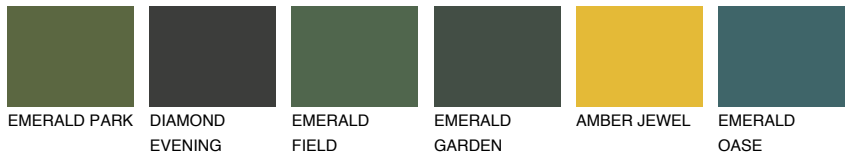

COLOUR DETAILS

MAJORCA3 MJ3

48% TSR 44%

Matching colours

COLOURS

INTENSE

For more information on plasters and paints, go to www.ceresit.en

*The presented colours refer to plasters and paints offered by Ceresit. Due to the use of digital techniques, the presented colours might not represent the original ones, thus they cannot be considered as a reliable colour presentation. We recommend checking the authentic colour samples.