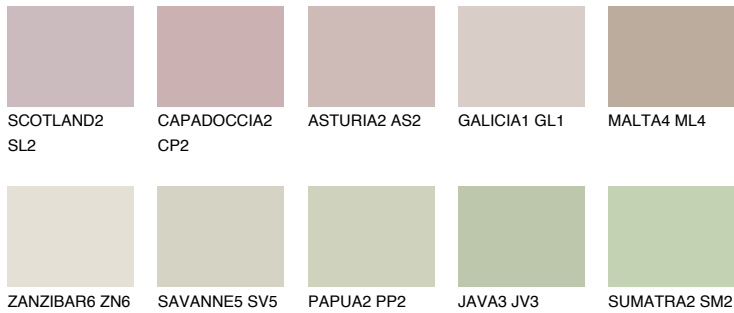

COLOUR DETAILS

MAJORCA2 MJ2

56% TSR 50%

Matching colours

COLOURS

INTENSE

For more information on plasters and paints, go to www.ceresit.en

*The presented colours refer to plasters and paints offered by Ceresit. Due to the use of digital techniques, the presented colours might not represent the original ones, thus they cannot be considered as a reliable colour presentation. We recommend checking the authentic colour samples.