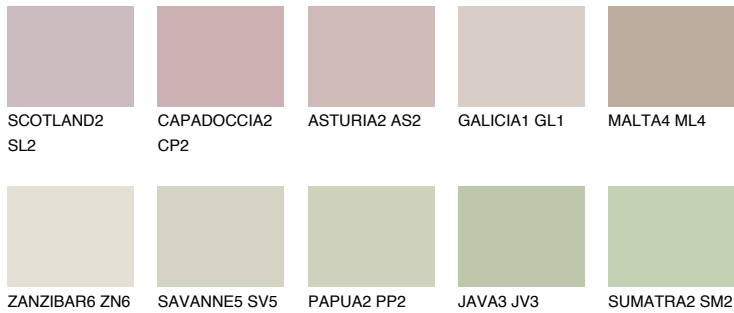

COLOUR DETAILS

MAJORCA2 MJ2

56% **TSR** 50%

Matching colours

COLOURS

INTENSE

For more information on plasters and paints, go to www.ceresit.en

*The presented colours refer to plasters and paints offered by Ceresit. Due to the use of digital techniques, the presented colours might not represent the original ones, thus they cannot be considered as a reliable colour presentation. We recommend checking the authentic colour samples.