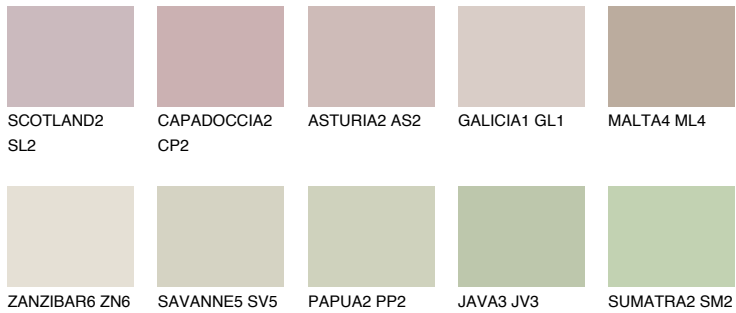

COLOUR DETAILS

MAJORCA2 MJ2

56% **TSR** 50%

Matching colours

COLOURS

INTENSE

For more information on plasters and paints, go to www.ceresit.en

*The presented colours refer to plasters and paints offered by Ceresit. Due to the use of digital techniques, the presented colours might not represent the original ones, thus they cannot be considered as a reliable colour presentation. We recommend checking the authentic colour samples.