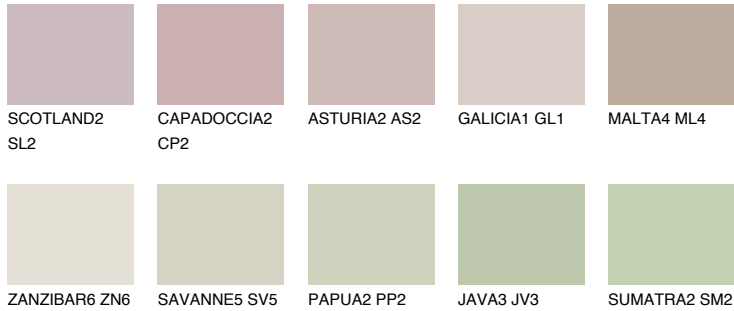

COLOUR DETAILS

MAJORCA2 MJ2

56% TSR 50%

Matching colours

COLOURS

INTENSE

For more information on plasters and paints, go to www.ceresit.en

*The presented colours refer to plasters and paints offered by Ceresit. Due to the use of digital techniques, the presented colours might not represent the original ones, thus they cannot be considered as a reliable colour presentation. We recommend checking the authentic colour samples.