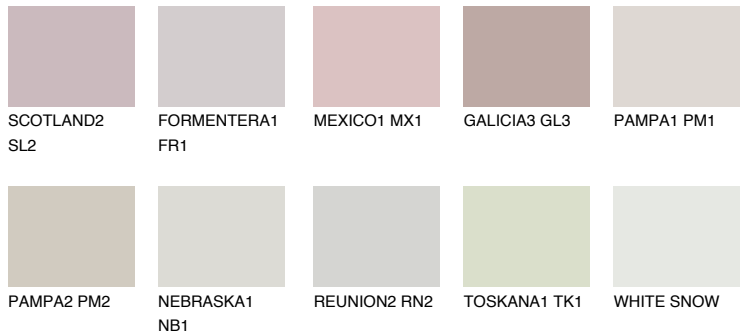

MAJORCA1 MJ1

67% **TSR** 63%

Matching colours

COLOURS

INTENSE

For more information on plasters and paints, go to
www.ceresit.en

*The presented colours refer to plasters and paints offered by Ceresit. Due to the use of digital techniques, the presented colours might not represent the original ones, thus they cannot be considered as a reliable colour presentation. We recommend checking the authentic colour samples.