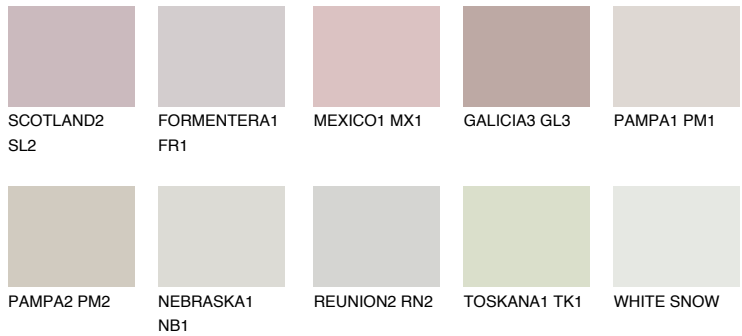

COLOUR DETAILS

MAJORCA1 MJ1

67% TSR 63%

Matching colours

COLOURS

INTENSE

For more information on plasters and paints, go to www.ceresit.en

*The presented colours refer to plasters and paints offered by Ceresit. Due to the use of digital techniques, the presented colours might not represent the original ones, thus they cannot be considered as a reliable colour presentation. We recommend checking the authentic colour samples.