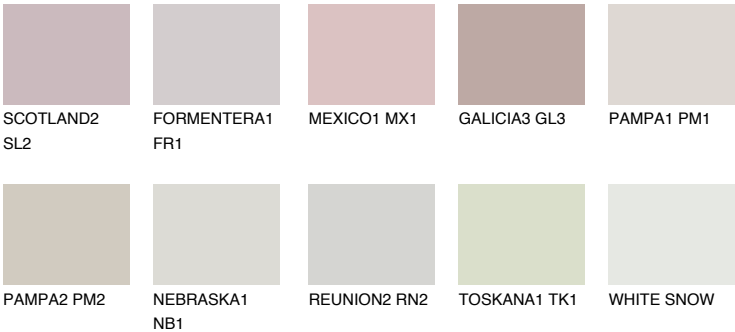

## MAJORCA1 MJ1

67% **TSR** 63%

### Matching colours

#### COLOURS

#### INTENSE

For more information on plasters and paints, go to [www.ceresit.en](http://www.ceresit.en)

\*The presented colours refer to plasters and paints offered by Ceresit. Due to the use of digital techniques, the presented colours might not represent the original ones, thus they cannot be considered as a reliable colour presentation. We recommend checking the authentic colour samples.