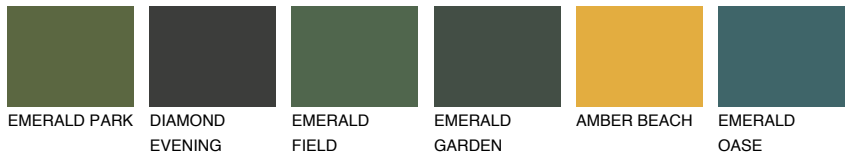

COLOUR DETAILS

MAJORCA1 MJ1

67% TSR 63%

Matching colours

COLOURS

INTENSE

For more information on plasters and paints, go to www.ceresit.en

*The presented colours refer to plasters and paints offered by Ceresit. Due to the use of digital techniques, the presented colours might not represent the original ones, thus they cannot be considered as a reliable colour presentation. We recommend checking the authentic colour samples.