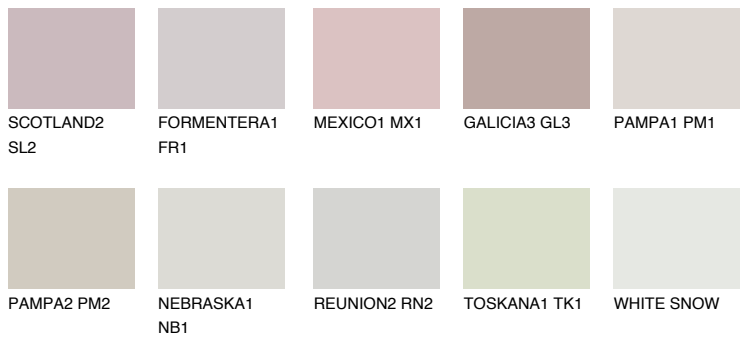

MAJORCA1 MJ1

67% **TSR** 63%

Matching colours

COLOURS

INTENSE

For more information on plasters and paints, go to
www.ceresit.en

*The presented colours refer to plasters and paints offered by Ceresit. Due to the use of digital techniques, the presented colours might not represent the original ones, thus they cannot be considered as a reliable colour presentation. We recommend checking the authentic colour samples.