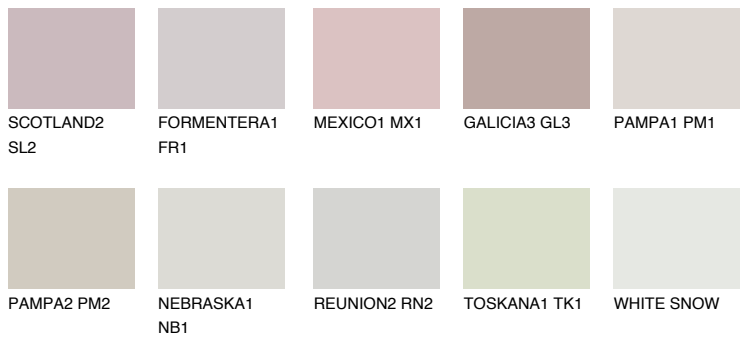

## MAJORCA1 MJ1

67% **TSR** 63%

### Matching colours

#### COLOURS

#### INTENSE

For more information on plasters and paints, go to  
[www.ceresit.en](http://www.ceresit.en)

\*The presented colours refer to plasters and paints offered by Ceresit. Due to the use of digital techniques, the presented colours might not represent the original ones, thus they cannot be considered as a reliable colour presentation. We recommend checking the authentic colour samples.