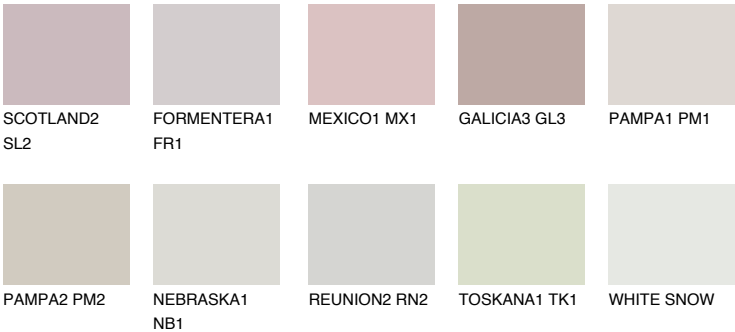

COLOUR DETAILS

MAJORCA1 MJ1

67% **TSR** 63%

Matching colours

COLOURS

INTENSE

For more information on plasters and paints, go to www.ceresit.en

*The presented colours refer to plasters and paints offered by Ceresit. Due to the use of digital techniques, the presented colours might not represent the original ones, thus they cannot be considered as a reliable colour presentation. We recommend checking the authentic colour samples.