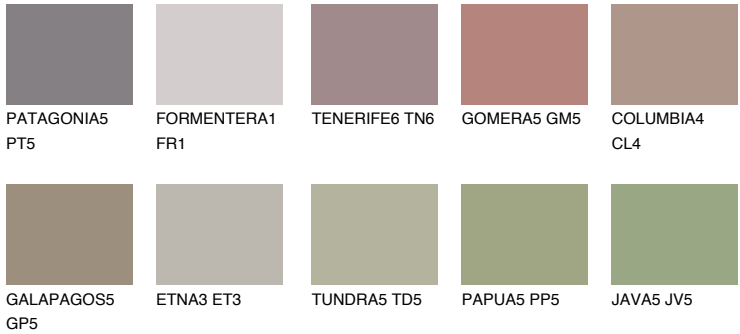

COLOUR DETAILS

CORSICA6 CC6

☀ 25% **TSR** 23%

Matching colours

COLOURS

INTENSE

For more information on plasters and paints, go to www.ceresit.en

*The presented colours refer to plasters and paints offered by Ceresit. Due to the use of digital techniques, the presented colours might not represent the original ones, thus they cannot be considered as a reliable colour presentation. We recommend checking the authentic colour samples.