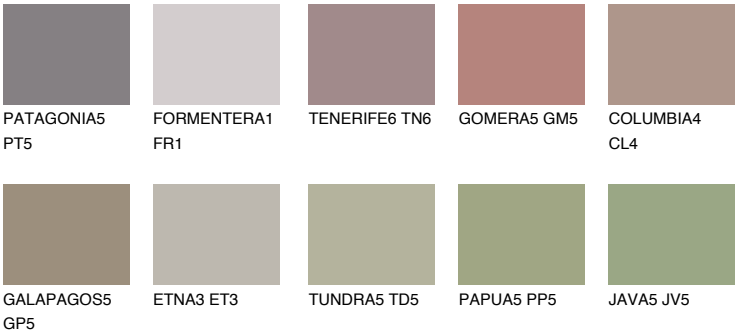

CORSICA6 CC6

☀ 25% **TSR** 23%

Matching colours

COLOURS

INTENSE

For more information on plasters and paints, go to www.ceresit.en

*The presented colours refer to plasters and paints offered by Ceresit. Due to the use of digital techniques, the presented colours might not represent the original ones, thus they cannot be considered as a reliable colour presentation. We recommend checking the authentic colour samples.