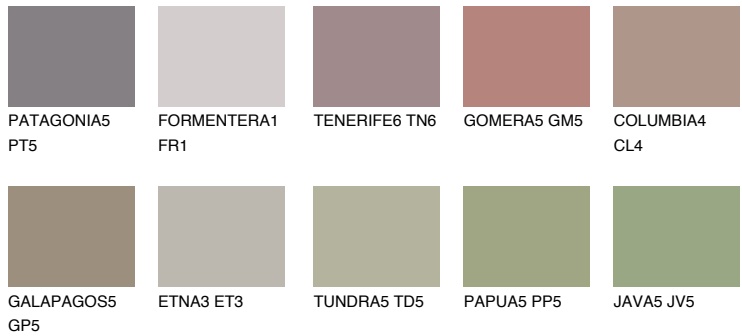

# COLOUR DETAILS

### Matching colours

#### COLOURS

#### INTENSE

For more information on plasters and paints, go to [www.ceresit.en](http://www.ceresit.en)

\*The presented colours refer to plasters and paints offered by Ceresit. Due to the use of digital techniques, the presented colours might not represent the original ones, thus they cannot be considered as a reliable colour presentation. We recommend checking the authentic colour samples.