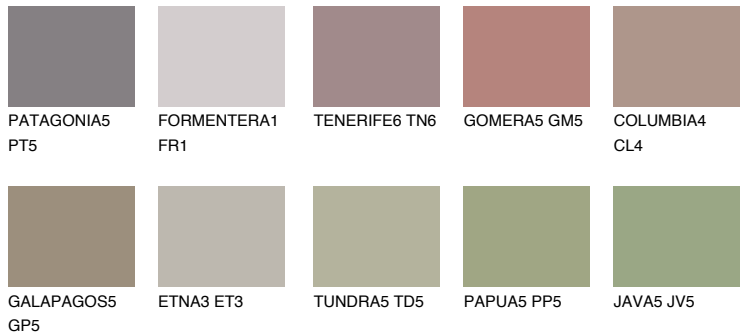

COLOUR DETAILS

CORSICA6 CC6

☀ 25% **TSR** 23%

Matching colours

COLOURS

INTENSE

For more information on plasters and paints, go to www.ceresit.en

*The presented colours refer to plasters and paints offered by Ceresit. Due to the use of digital techniques, the presented colours might not represent the original ones, thus they cannot be considered as a reliable colour presentation. We recommend checking the authentic colour samples.