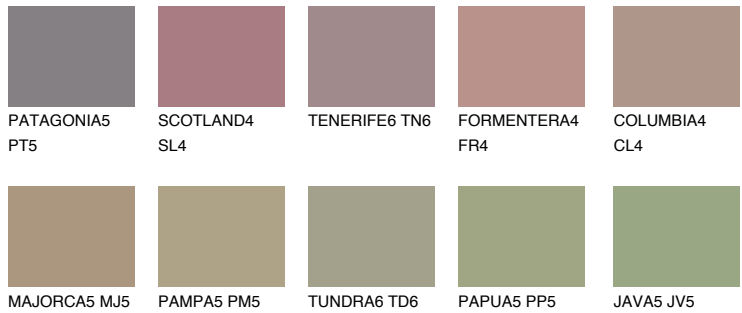

# COLOUR DETAILS

### Matching colours

#### COLOURS

#### INTENSE

For more information on plasters and paints, go to [www.ceresit.en](http://www.ceresit.en)

\*The presented colours refer to plasters and paints offered by Ceresit. Due to the use of digital techniques, the presented colours might not represent the original ones, thus they cannot be considered as a reliable colour presentation. We recommend checking the authentic colour samples.