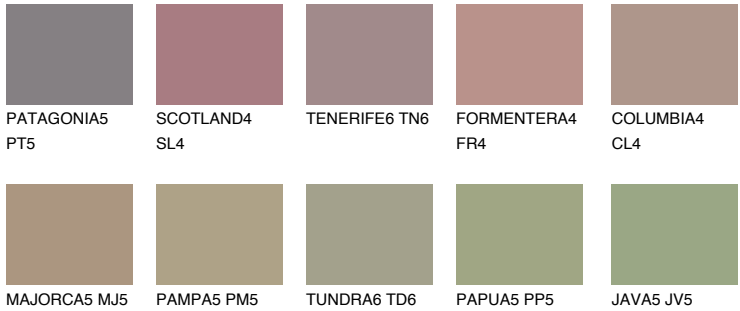

# COLOUR DETAILS

### Matching colours

#### COLOURS

#### INTENSE

For more information on plasters and paints, go to [www.ceresit.en](http://www.ceresit.en)

\*The presented colours refer to plasters and paints offered by Ceresit. Due to the use of digital techniques, the presented colours might not represent the original ones, thus they cannot be considered as a reliable colour presentation. We recommend checking the authentic colour samples.