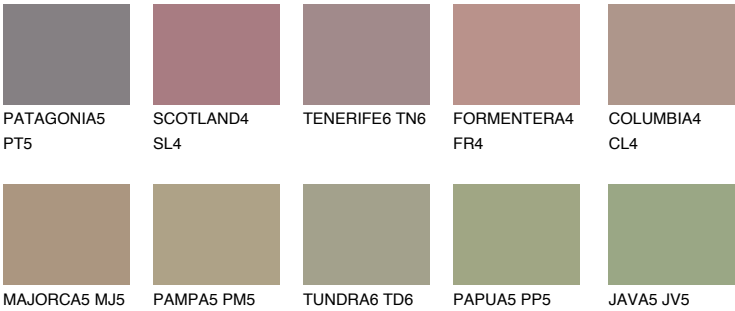

## CORSICA5 CC5

32% TSR 32%

### Matching colours

#### COLOURS

#### INTENSE

For more information on plasters and paints, go to [www.ceresit.en](http://www.ceresit.en)

\*The presented colours refer to plasters and paints offered by Ceresit. Due to the use of digital techniques, the presented colours might not represent the original ones, thus they cannot be considered as a reliable colour presentation. We recommend checking the authentic colour samples.