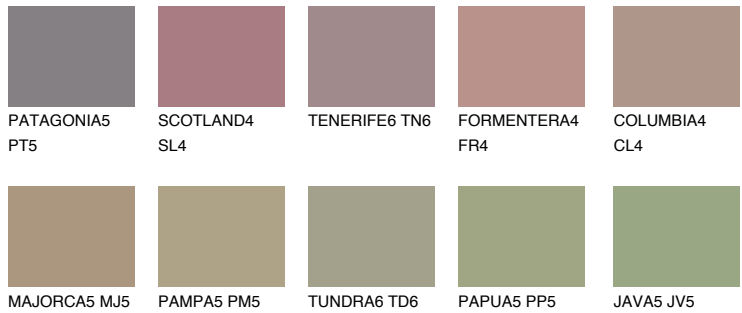

COLOUR DETAILS

CORSICA5 CC5

32% TSR 32%

Matching colours

COLOURS

INTENSE

For more information on plasters and paints, go to www.ceresit.en

*The presented colours refer to plasters and paints offered by Ceresit. Due to the use of digital techniques, the presented colours might not represent the original ones, thus they cannot be considered as a reliable colour presentation. We recommend checking the authentic colour samples.