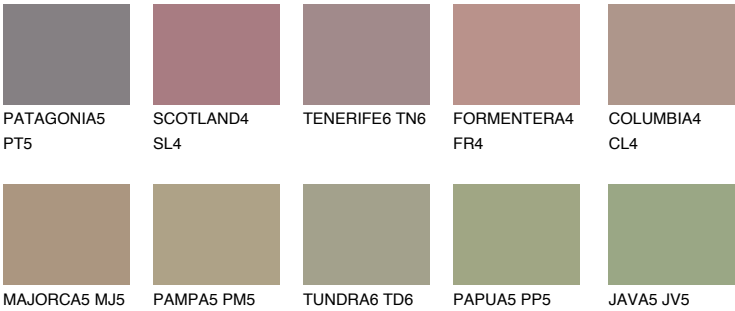

CORSICA5 CC5

32% TSR 32%

Matching colours

COLOURS

INTENSE

For more information on plasters and paints, go to www.ceresit.en

*The presented colours refer to plasters and paints offered by Ceresit. Due to the use of digital techniques, the presented colours might not represent the original ones, thus they cannot be considered as a reliable colour presentation. We recommend checking the authentic colour samples.