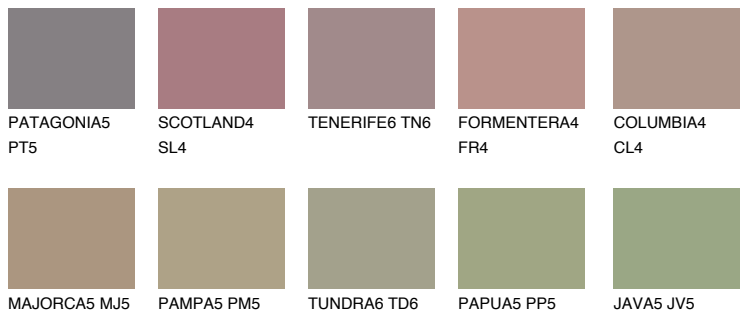

COLOUR DETAILS

CORSICA5 CC5

32% TSR 32%

Matching colours

COLOURS

INTENSE

For more information on plasters and paints, go to www.ceresit.en

*The presented colours refer to plasters and paints offered by Ceresit. Due to the use of digital techniques, the presented colours might not represent the original ones, thus they cannot be considered as a reliable colour presentation. We recommend checking the authentic colour samples.