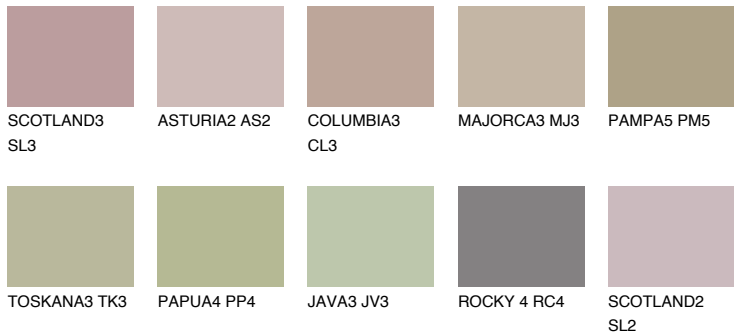

CORSIKA4 CC4

39% **TSR** 39%

Matching colours

COLOURS

INTENSE

For more information on plasters and paints, go to
www.ceresit.en

*The presented colours refer to plasters and paints offered by Ceresit. Due to the use of digital techniques, the presented colours might not represent the original ones, thus they cannot be considered as a reliable colour presentation. We recommend checking the authentic colour samples.