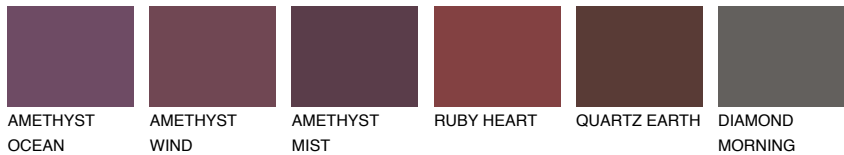

CORSIKA4 CC4

39% **TSR** 39%

Matching colours

COLOURS

INTENSE

For more information on plasters and paints, go to
www.ceresit.en

*The presented colours refer to plasters and paints offered by Ceresit. Due to the use of digital techniques, the presented colours might not represent the original ones, thus they cannot be considered as a reliable colour presentation. We recommend checking the authentic colour samples.