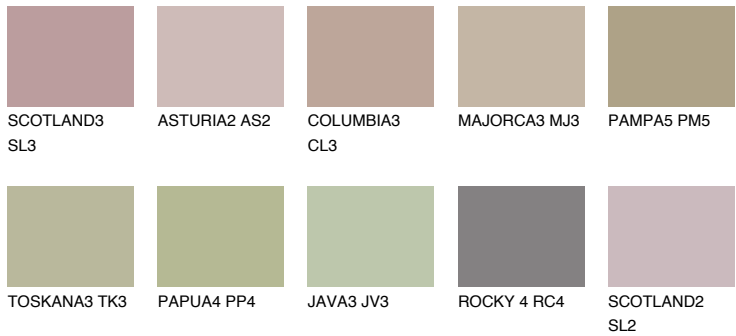

COLOUR DETAILS

CORSICA4 CC4

39% TSR 39%

Matching colours

COLOURS

INTENSE

For more information on plasters and paints, go to www.ceresit.en

*The presented colours refer to plasters and paints offered by Ceresit. Due to the use of digital techniques, the presented colours might not represent the original ones, thus they cannot be considered as a reliable colour presentation. We recommend checking the authentic colour samples.