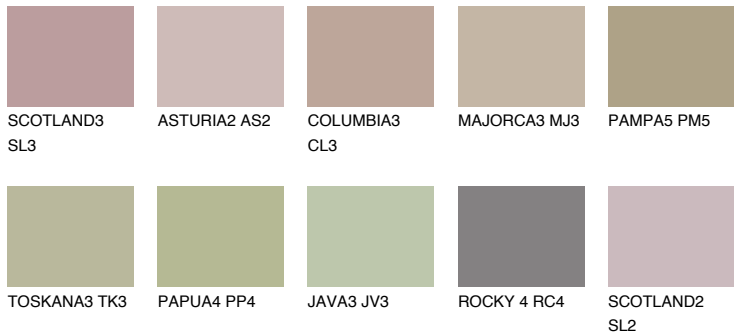

# COLOUR DETAILS

### Matching colours

#### COLOURS

#### INTENSE

For more information on plasters and paints, go to [www.ceresit.en](http://www.ceresit.en)

\*The presented colours refer to plasters and paints offered by Ceresit. Due to the use of digital techniques, the presented colours might not represent the original ones, thus they cannot be considered as a reliable colour presentation. We recommend checking the authentic colour samples.