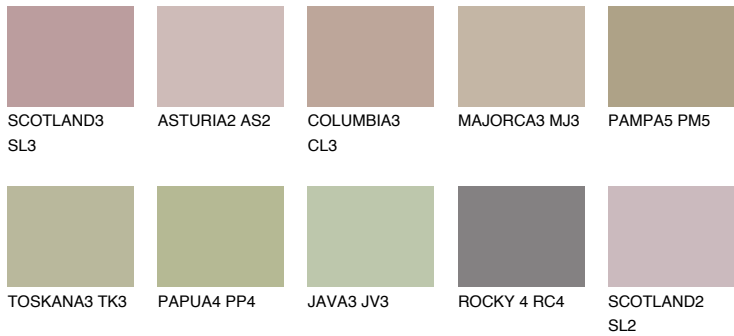

COLOUR DETAILS

CORSICA4 CC4

39% TSR 39%

Matching colours

COLOURS

INTENSE

For more information on plasters and paints, go to www.ceresit.en

*The presented colours refer to plasters and paints offered by Ceresit. Due to the use of digital techniques, the presented colours might not represent the original ones, thus they cannot be considered as a reliable colour presentation. We recommend checking the authentic colour samples.