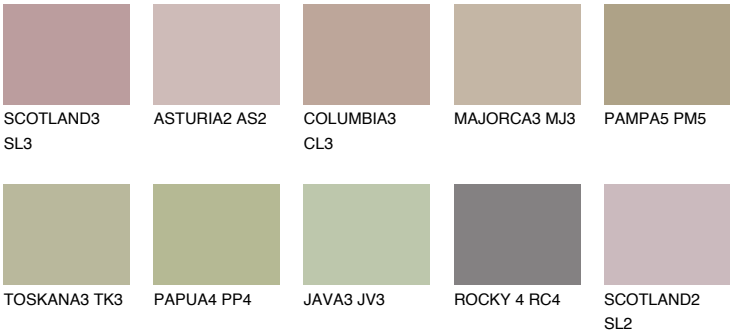

CORSIKA4 CC4

39% **TSR** 39%

Matching colours

COLOURS

INTENSE

For more information on plasters and paints, go to www.ceresit.en

*The presented colours refer to plasters and paints offered by Ceresit. Due to the use of digital techniques, the presented colours might not represent the original ones, thus they cannot be considered as a reliable colour presentation. We recommend checking the authentic colour samples.