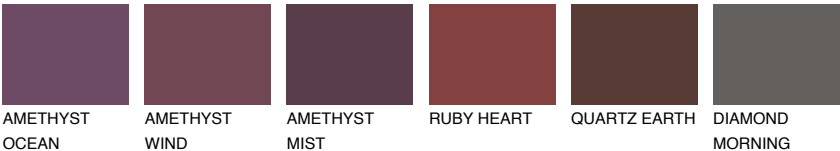

CORSIKA4 CC4

39% **TSR** 39%

Matching colours

COLOURS

INTENSE

For more information on plasters and paints, go to www.ceresit.en

*The presented colours refer to plasters and paints offered by Ceresit. Due to the use of digital techniques, the presented colours might not represent the original ones, thus they cannot be considered as a reliable colour presentation. We recommend checking the authentic colour samples.