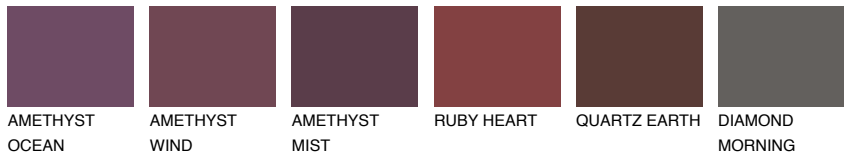

COLOUR DETAILS

CORSICA4 CC4

39% TSR 39%

Matching colours

COLOURS

INTENSE

For more information on plasters and paints, go to www.ceresit.en

*The presented colours refer to plasters and paints offered by Ceresit. Due to the use of digital techniques, the presented colours might not represent the original ones, thus they cannot be considered as a reliable colour presentation. We recommend checking the authentic colour samples.