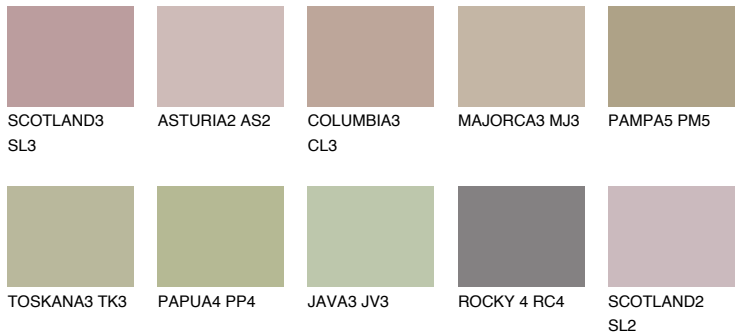

# COLOUR DETAILS

### Matching colours

#### COLOURS

#### INTENSE

For more information on plasters and paints, go to [www.ceresit.en](http://www.ceresit.en)

\*The presented colours refer to plasters and paints offered by Ceresit. Due to the use of digital techniques, the presented colours might not represent the original ones, thus they cannot be considered as a reliable colour presentation. We recommend checking the authentic colour samples.