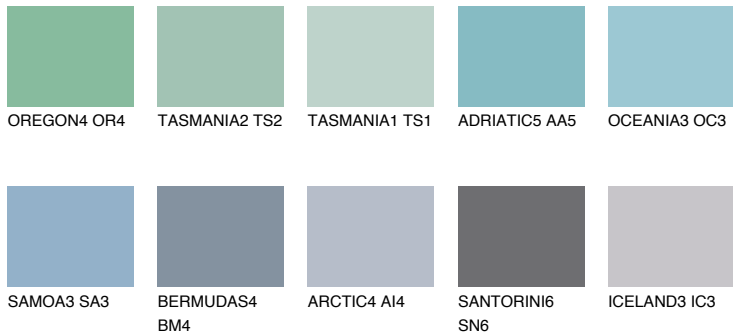

COLOUR DETAILS

OCEANIA4 OC4

50% **TSR** 57%

Matching colours

COLOURS

INTENSE

For more information on plasters and paints, go to www.ceresit.en

*The presented colours refer to plasters and paints offered by Ceresit. Due to the use of digital techniques, the presented colours might not represent the original ones, thus they cannot be considered as a reliable colour presentation. We recommend checking the authentic colour samples.