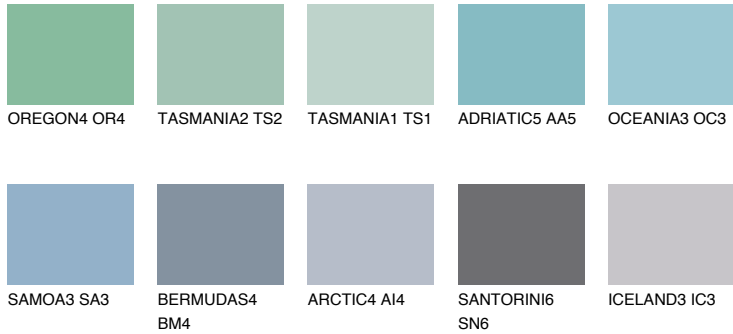

COLOUR DETAILS

OCEANIA4 OC4

50% TSR 57%

Matching colours

COLOURS

INTENSE

For more information on plasters and paints, go to www.ceresit.en

*The presented colours refer to plasters and paints offered by Ceresit. Due to the use of digital techniques, the presented colours might not represent the original ones, thus they cannot be considered as a reliable colour presentation. We recommend checking the authentic colour samples.