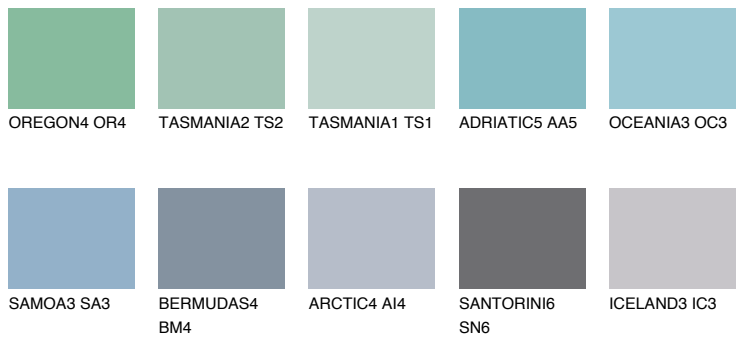

COLOUR DETAILS

OCEANIA4 OC4

50% **TSR** 57%

Matching colours

COLOURS

INTENSE

For more information on plasters and paints, go to www.ceresit.en

*The presented colours refer to plasters and paints offered by Ceresit. Due to the use of digital techniques, the presented colours might not represent the original ones, thus they cannot be considered as a reliable colour presentation. We recommend checking the authentic colour samples.