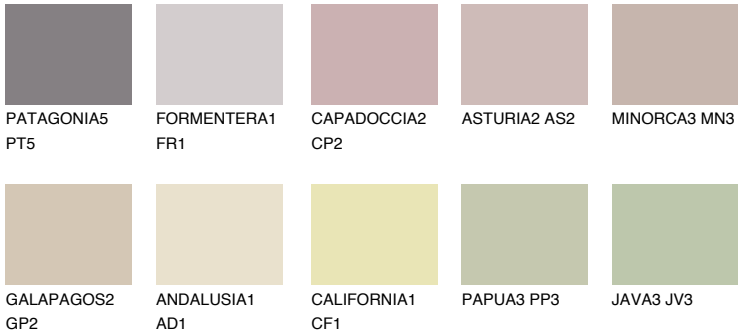

CORSIKA3 CC3

50% **TSR** 49%

Matching colours

COLOURS

INTENSE

For more information on plasters and paints, go to www.ceresit.en

*The presented colours refer to plasters and paints offered by Ceresit. Due to the use of digital techniques, the presented colours might not represent the original ones, thus they cannot be considered as a reliable colour presentation. We recommend checking the authentic colour samples.