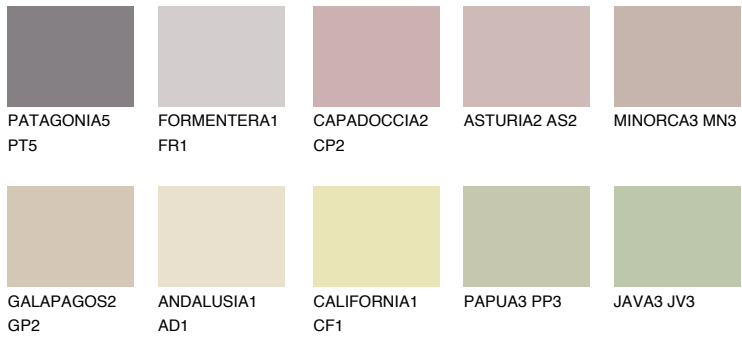

COLOUR DETAILS

CORSICA3 CC3

50% TSR 49%

Matching colours

COLOURS

INTENSE

For more information on plasters and paints, go to www.ceresit.en

*The presented colours refer to plasters and paints offered by Ceresit. Due to the use of digital techniques, the presented colours might not represent the original ones, thus they cannot be considered as a reliable colour presentation. We recommend checking the authentic colour samples.