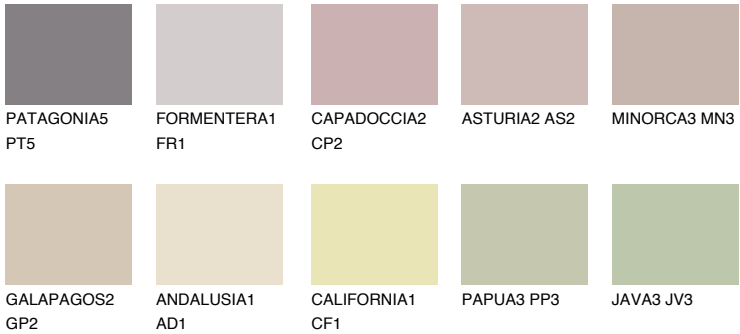

COLOUR DETAILS

CORSICA3 CC3

50% TSR 49%

Matching colours

COLOURS

INTENSE

For more information on plasters and paints, go to www.ceresit.en

*The presented colours refer to plasters and paints offered by Ceresit. Due to the use of digital techniques, the presented colours might not represent the original ones, thus they cannot be considered as a reliable colour presentation. We recommend checking the authentic colour samples.