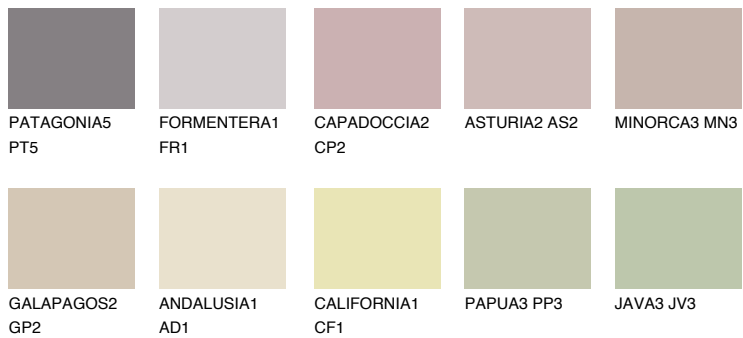

# COLOUR DETAILS

### Matching colours

#### COLOURS

#### INTENSE

For more information on plasters and paints, go to [www.ceresit.en](http://www.ceresit.en)

\*The presented colours refer to plasters and paints offered by Ceresit. Due to the use of digital techniques, the presented colours might not represent the original ones, thus they cannot be considered as a reliable colour presentation. We recommend checking the authentic colour samples.