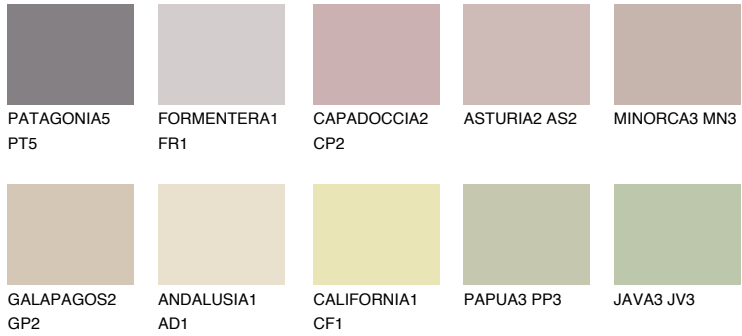

COLOUR DETAILS

CORSICA3 CC3

50% TSR 49%

Matching colours

COLOURS

INTENSE

For more information on plasters and paints, go to www.ceresit.en

*The presented colours refer to plasters and paints offered by Ceresit. Due to the use of digital techniques, the presented colours might not represent the original ones, thus they cannot be considered as a reliable colour presentation. We recommend checking the authentic colour samples.