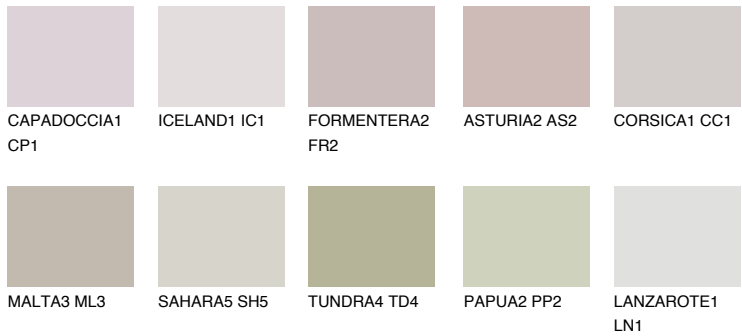

COLOUR DETAILS

CORSICA2 CC2

55% TSR 50%

Matching colours

COLOURS

INTENSE

For more information on plasters and paints, go to www.ceresit.en

*The presented colours refer to plasters and paints offered by Ceresit. Due to the use of digital techniques, the presented colours might not represent the original ones, thus they cannot be considered as a reliable colour presentation. We recommend checking the authentic colour samples.