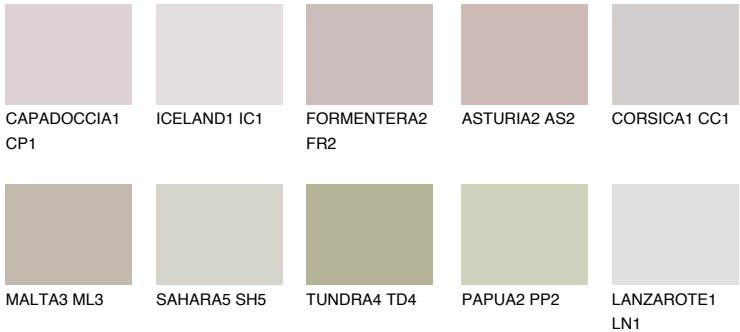

CORSICA2 CC2

55% **TSR** 50%

Matching colours

COLOURS

INTENSE

For more information on plasters and paints, go to www.ceresit.en

*The presented colours refer to plasters and paints offered by Ceresit. Due to the use of digital techniques, the presented colours might not represent the original ones, thus they cannot be considered as a reliable colour presentation. We recommend checking the authentic colour samples.