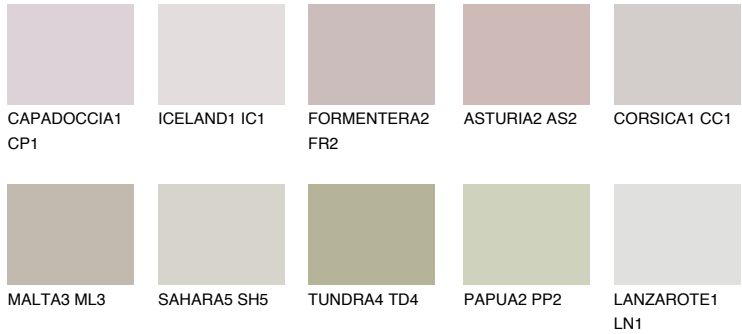

COLOUR DETAILS

CORSICA2 CC2

55% TSR 50%

Matching colours

COLOURS

INTENSE

For more information on plasters and paints, go to www.ceresit.en

*The presented colours refer to plasters and paints offered by Ceresit. Due to the use of digital techniques, the presented colours might not represent the original ones, thus they cannot be considered as a reliable colour presentation. We recommend checking the authentic colour samples.