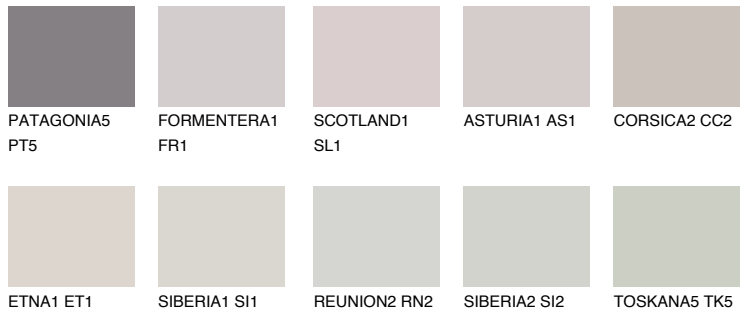

COLOUR DETAILS

CORSICA1 CC1

62% **TSR** 61%

Matching colours

COLOURS

INTENSE

For more information on plasters and paints, go to www.ceresit.en

*The presented colours refer to plasters and paints offered by Ceresit. Due to the use of digital techniques, the presented colours might not represent the original ones, thus they cannot be considered as a reliable colour presentation. We recommend checking the authentic colour samples.