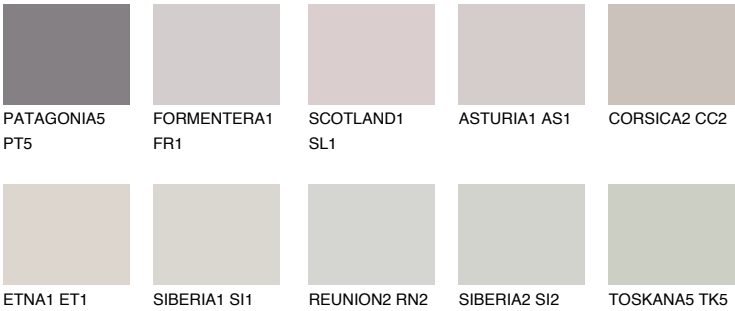

CORSICA1 CC1

62% **TSR** 61%

Matching colours

COLOURS

INTENSE

For more information on plasters and paints, go to www.ceresit.en

*The presented colours refer to plasters and paints offered by Ceresit. Due to the use of digital techniques, the presented colours might not represent the original ones, thus they cannot be considered as a reliable colour presentation. We recommend checking the authentic colour samples.