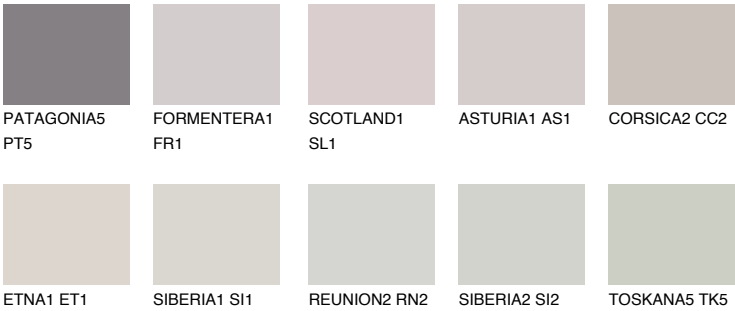

## CORSICA1 CC1

62% **TSR** 61%

### Matching colours

#### COLOURS

#### INTENSE

For more information on plasters and paints, go to [www.ceresit.en](http://www.ceresit.en)

\*The presented colours refer to plasters and paints offered by Ceresit. Due to the use of digital techniques, the presented colours might not represent the original ones, thus they cannot be considered as a reliable colour presentation. We recommend checking the authentic colour samples.