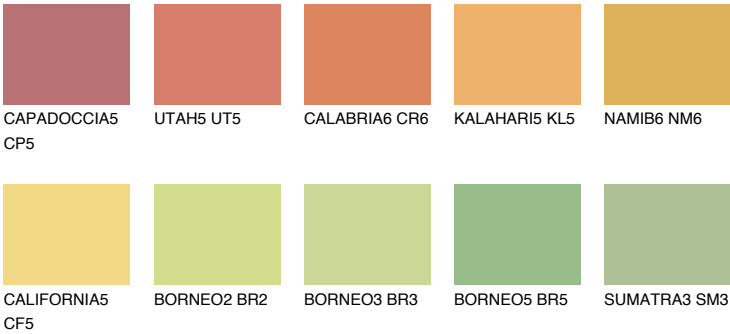

# COLOUR DETAILS

## CALIFORNIA6 CF6

65% TSR 65%

### Matching colours

#### COLOURS