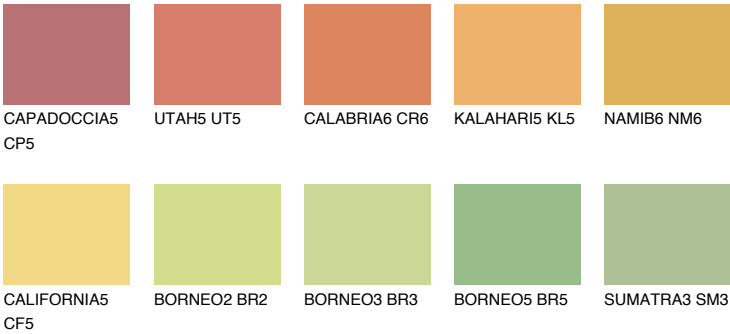

COLOUR DETAILS

CALIFORNIA6 CF6

65% TSR 65%

Matching colours

COLOURS

INTENSE

For more information on plasters and paints, go to www.ceresit.en

*The presented colours refer to plasters and paints offered by Ceresit. Due to the use of digital techniques, the presented colours might not represent the original ones, thus they cannot be considered as a reliable colour presentation. We recommend checking the authentic colour samples.