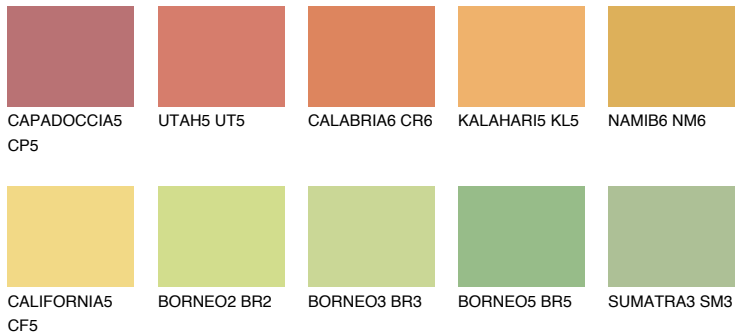

COLOUR DETAILS

CALIFORNIA6 CF6

65% TSR 65%

Matching colours

COLOURS

INTENSE

For more information on plasters and paints, go to www.ceresit.en

*The presented colours refer to plasters and paints offered by Ceresit. Due to the use of digital techniques, the presented colours might not represent the original ones, thus they cannot be considered as a reliable colour presentation. We recommend checking the authentic colour samples.