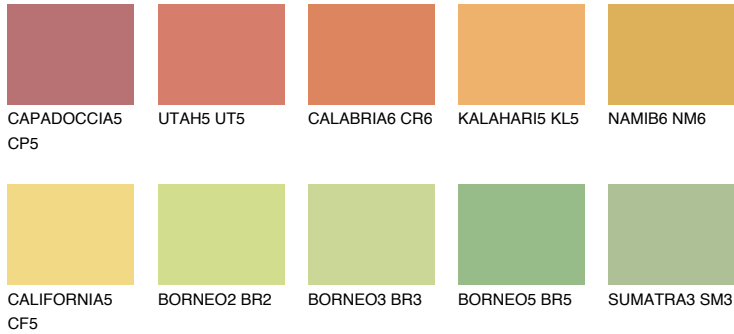

# COLOUR DETAILS

## CALIFORNIA6 CF6

65% TSR 65%

### Matching colours

#### COLOURS