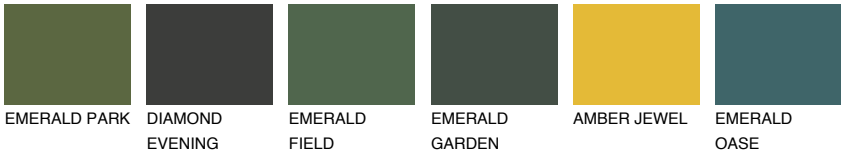

COLOUR DETAILS

CALIFORNIA6 CF6

65% TSR 65%

Matching colours

COLOURS

INTENSE

For more information on plasters and paints, go to www.ceresit.en

*The presented colours refer to plasters and paints offered by Ceresit. Due to the use of digital techniques, the presented colours might not represent the original ones, thus they cannot be considered as a reliable colour presentation. We recommend checking the authentic colour samples.