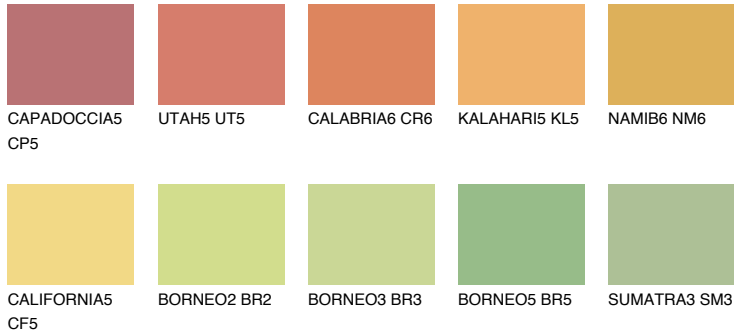

COLOUR DETAILS

CALIFORNIA6 CF6

65% TSR 65%

Matching colours

COLOURS

INTENSE

For more information on plasters and paints, go to www.ceresit.en

*The presented colours refer to plasters and paints offered by Ceresit. Due to the use of digital techniques, the presented colours might not represent the original ones, thus they cannot be considered as a reliable colour presentation. We recommend checking the authentic colour samples.