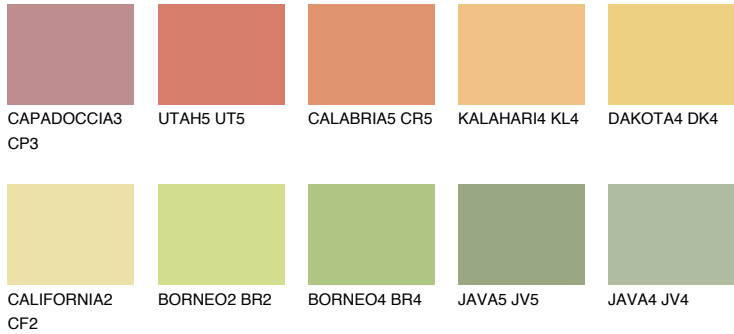

COLOUR DETAILS

CALIFORNIA5 CF5

70% TSR 67%

Matching colours

COLOURS

INTENSE

For more information on plasters and paints, go to www.ceresit.en

*The presented colours refer to plasters and paints offered by Ceresit. Due to the use of digital techniques, the presented colours might not represent the original ones, thus they cannot be considered as a reliable colour presentation. We recommend checking the authentic colour samples.