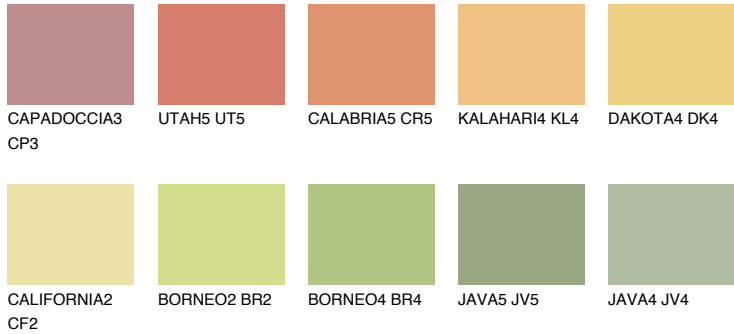

# COLOUR DETAILS

## CALIFORNIA5 CF5

70% TSR 67%

### Matching colours

#### COLOURS