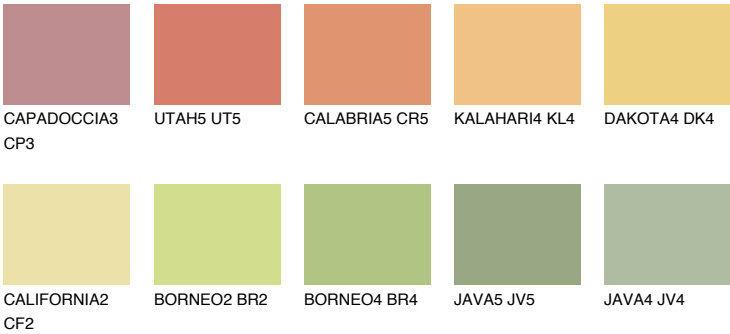

COLOUR DETAILS

CALIFORNIA5 CF5

70% TSR 67%

Matching colours

COLOURS

INTENSE

For more information on plasters and paints, go to www.ceresit.en

*The presented colours refer to plasters and paints offered by Ceresit. Due to the use of digital techniques, the presented colours might not represent the original ones, thus they cannot be considered as a reliable colour presentation. We recommend checking the authentic colour samples.