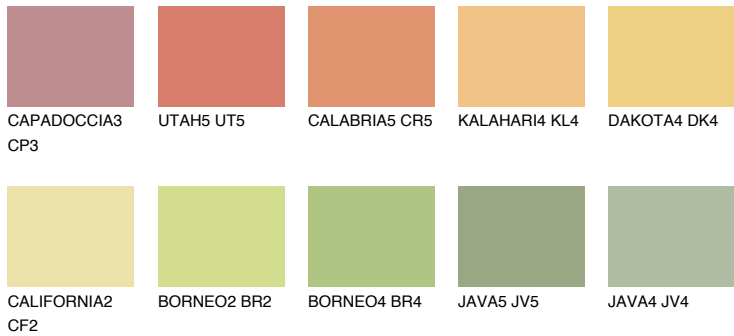

COLOUR DETAILS

CALIFORNIA5 CF5

70% TSR 67%

Matching colours

COLOURS

INTENSE

For more information on plasters and paints, go to www.ceresit.en

*The presented colours refer to plasters and paints offered by Ceresit. Due to the use of digital techniques, the presented colours might not represent the original ones, thus they cannot be considered as a reliable colour presentation. We recommend checking the authentic colour samples.