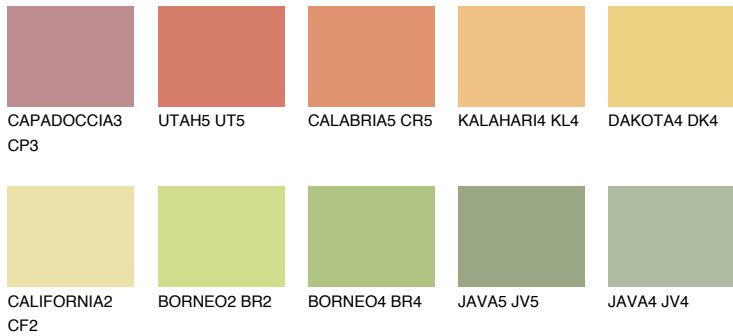

COLOUR DETAILS

CALIFORNIA5 CF5

70% TSR 67%

Matching colours

COLOURS

INTENSE

For more information on plasters and paints, go to www.ceresit.en

*The presented colours refer to plasters and paints offered by Ceresit. Due to the use of digital techniques, the presented colours might not represent the original ones, thus they cannot be considered as a reliable colour presentation. We recommend checking the authentic colour samples.