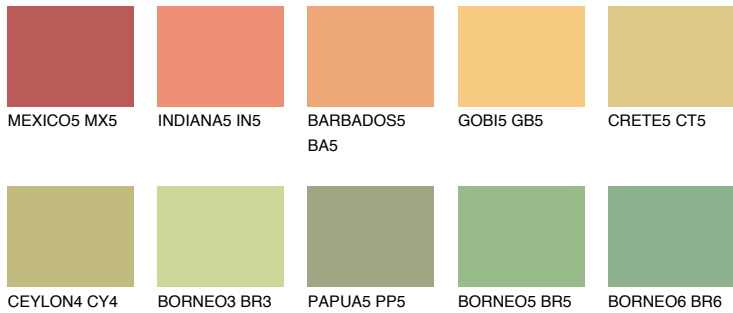

COLOUR DETAILS

CALIFORNIA4 CF4

70% TSR 66%

Matching colours

COLOURS

INTENSE

For more information on plasters and paints, go to www.ceresit.en

*The presented colours refer to plasters and paints offered by Ceresit. Due to the use of digital techniques, the presented colours might not represent the original ones, thus they cannot be considered as a reliable colour presentation. We recommend checking the authentic colour samples.