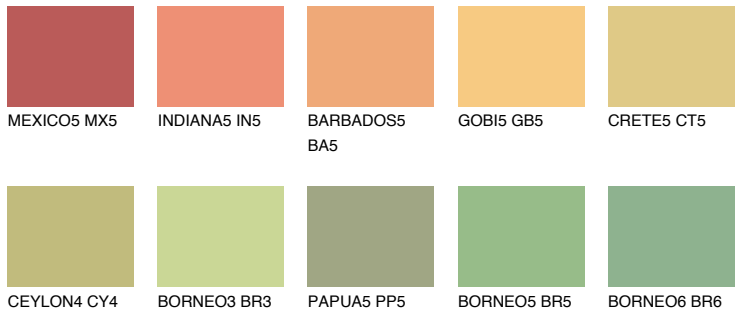

COLOUR DETAILS

CALIFORNIA4 CF4

70% TSR 66%

Matching colours

COLOURS

INTENSE

For more information on plasters and paints, go to www.ceresit.en

*The presented colours refer to plasters and paints offered by Ceresit. Due to the use of digital techniques, the presented colours might not represent the original ones, thus they cannot be considered as a reliable colour presentation. We recommend checking the authentic colour samples.